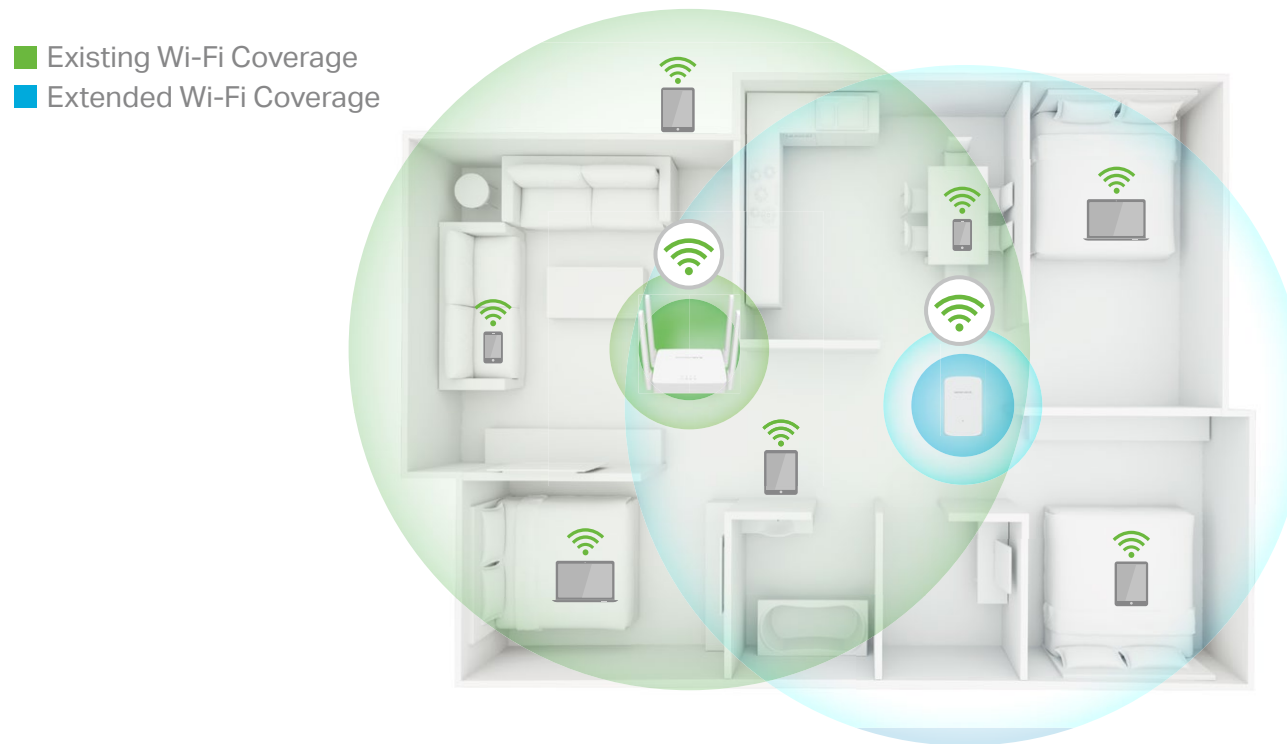

## // Highlights

- **AC750 Dual Band WiFi** — Keep your whole home connected with strong Wi-Fi expansion at combined speed of up to 750 Mbps
- **Eliminate WiFi Dead Zones** — Boosts WiFi signal to previously unreachable or hard-to-wire areas flawlessly
- **Easy One-Touch Setup** — Simply press the WPS button to expand your Wi-Fi coverage in seconds
- **Built-In Access Point Mode** — Connect your wired internet connection to the ME20 via Ethernet cable to turn it into a dual band Wi-Fi access point

AC750 Dual Band  
High-Speed Wi-Fi

Eliminates Wi-Fi  
Dead-Zones

Easy One-Touch  
Setup

Built-In Access  
Point Mode

## // Extend WiFi to Where You Need It Most

The ME20 wall-mounted range extender with adjustable high-gain antennas easily expands your Wi-Fi router's coverage, letting you finally eliminate Wi-Fi dead zones from your home. Enjoy the high speed expansion WiFi wherever you need.

## // Connections

The ME20 boosts your existing Wi-Fi range and delivers fast wireless speed in hard-to-reach area, providing reliable connections for smartphones, tablets, laptops and other wireless-enabled devices.