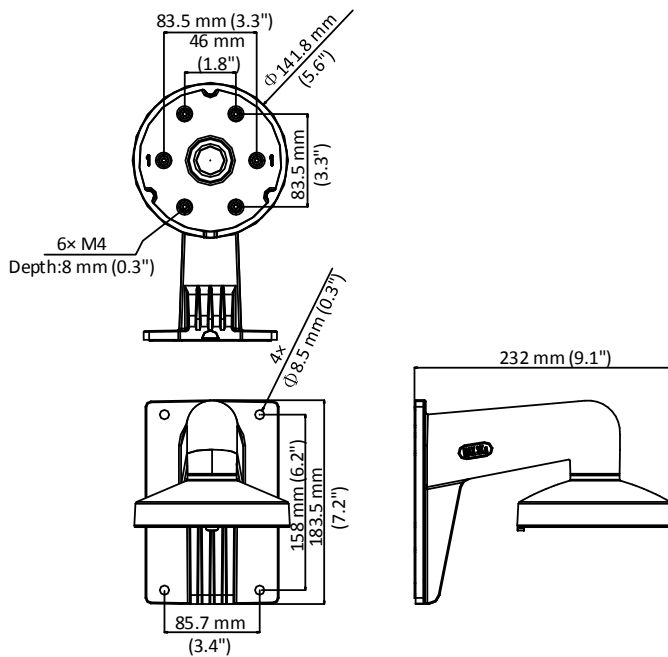

### Wall Mounting Bracket for Dome Camera

#### Dimension

#### Parameter

Model	DS-1273ZJ-DM32
Parameters	Wall Mounting Bracket for Dome Camera
Appearance	Hikvision White
Material	Aluminum Alloy
Dimension	Φ 141.8 mm × 183.5 mm × 232 mm (5.6" × 7.2" × 9.1")
Weight	650 g (1.4 lb.)