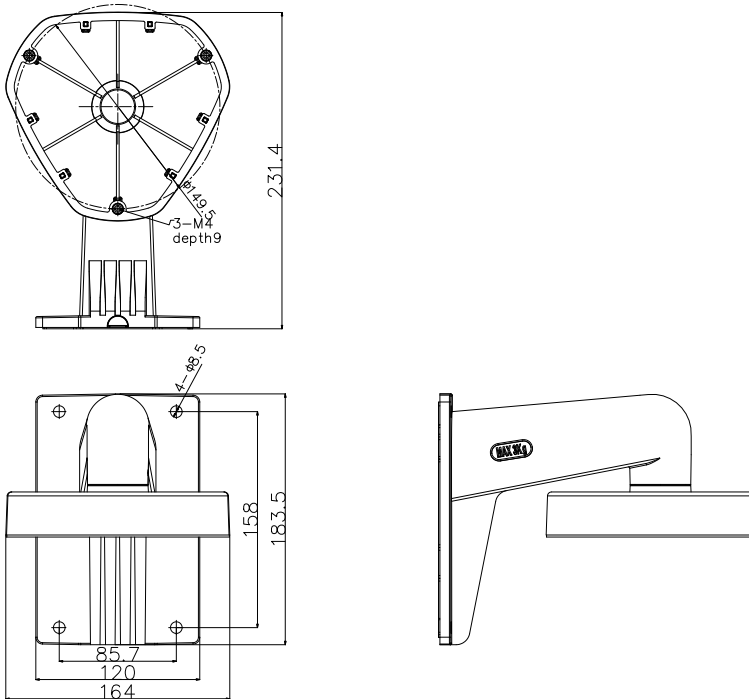

## DS-1273ZJ-DM25

Wall Mounting Bracket for Dome Camera

### Features

- Aluminum alloy material with surface spray treatment
- Waterproof design
- Design of cap is for convenient wiring

### Dimension

### Parameters

Model	DS-1273ZJ-DM25
Parameters	Wall Mount Bracket for Dome Camera
Appearance	Hikvision White
Material	Aluminum Alloy
Dimension	231.4×183.5×164mm
Weight	870g