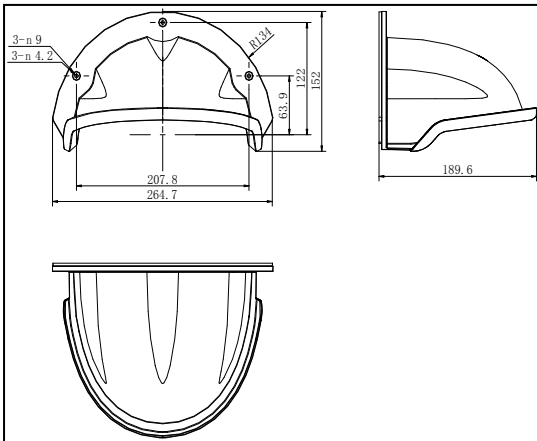

DS-1250ZJ

Rain Shade for Outdoor Dome Camera

Features:

- Composite fibre material with good tenacity and high reliability;
- Water chute design for preventing rainwater from flowing to camera housing;
- Prevent direct sunlight and improve image quality;
- Rain protection and six-level windproof;
- Weaken the possibility of freezing;

Dimension:

Order Model:

DS-1250ZJ

Parameter:

Model	DS-1250ZJ
Parameters	Rain Shade for Outdoor Dome Camera
Appearance	Hikvision White
Material	Composite Fibre
Dimension	264.7*152*189.6 mm
Weight	199g

Notice:

- The rain shade should be installed on flat wall
- The wall must be capable of supporting over 3 times as much as the total weight of the camera and accessory.

Note: The actual dome camera may vary from the picture above.