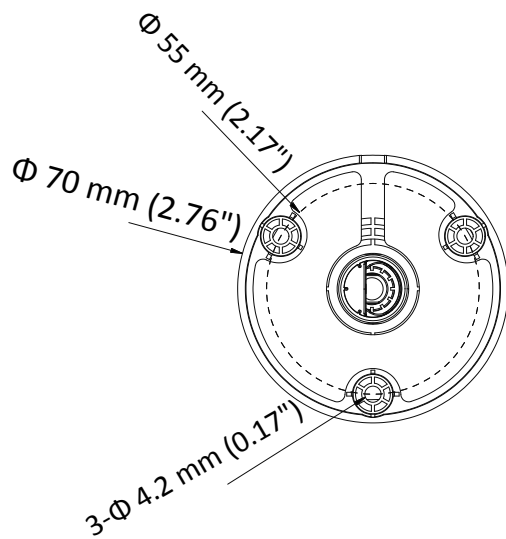

Dimensions