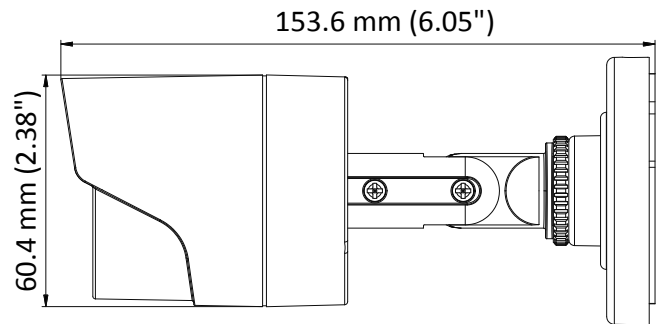

Dimensions