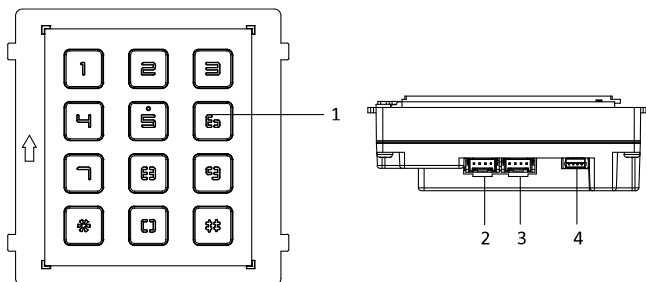

Appearance and Interfaces

No.	Description
1	Button
2	Module-connecting Interface (output)
3	Module-connecting Interface (input)
4	Debug Port