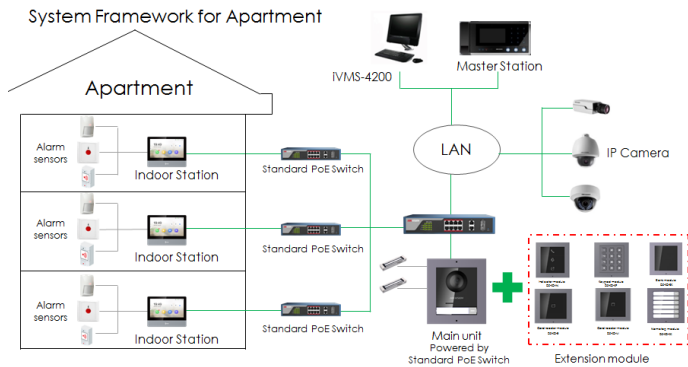

DS-KD-KP/S

Video Intercom Keypad Module

HIKVISION

Key Feature

- Supports unlock the door via entering password
- Supports call the resident via entering room No.
- Backlight compensation
- Easy to and extend

Typical Application

UL	UL 60950-1 & CAN/CSA C22.2 No. 60950-1-07, Information Technology Equipment – Safety – Part 1: General Requirements
IC	ICE-003: Issue 6
ROHS	2011/65/EU
REACH	Regulation (EC) No 1907/2006
WEEE	2012/19/EU