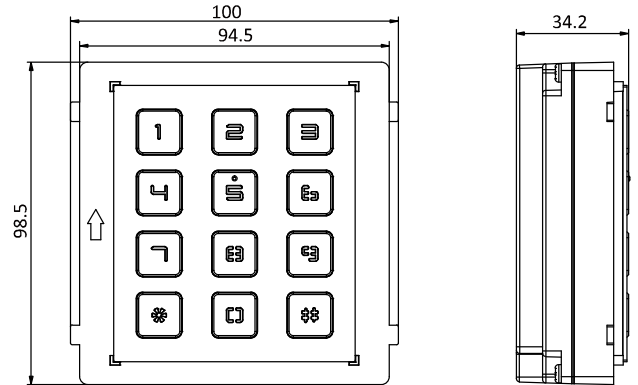

Specification

System parameters	
Processor	Embedded MCU Processor
Operation method	Physical button
Interfaces	
Module-connecting	2 (1 input, 1 output)
Debug	1
General	
Physical button	12
DIP switch	8
Power input	12 VDC (powered by the other module)
Power output	12 VDC (powered for the other module)
Power consumption	≤ 2 W
Working temperature	-40° C to +55° C (-40° F to 131° F)
Working humidity	10% to 95%
IP protection level	IP65, IK7
Installation	Flush mounting, surface mounting
Dimension	98.5 mm × 100 mm × 34.2 mm (3.87" × 3.95" × 1.33")
Material	Stainless steel

Dimension

Accessory

Optional

Available Model

DS-KD-KP/S