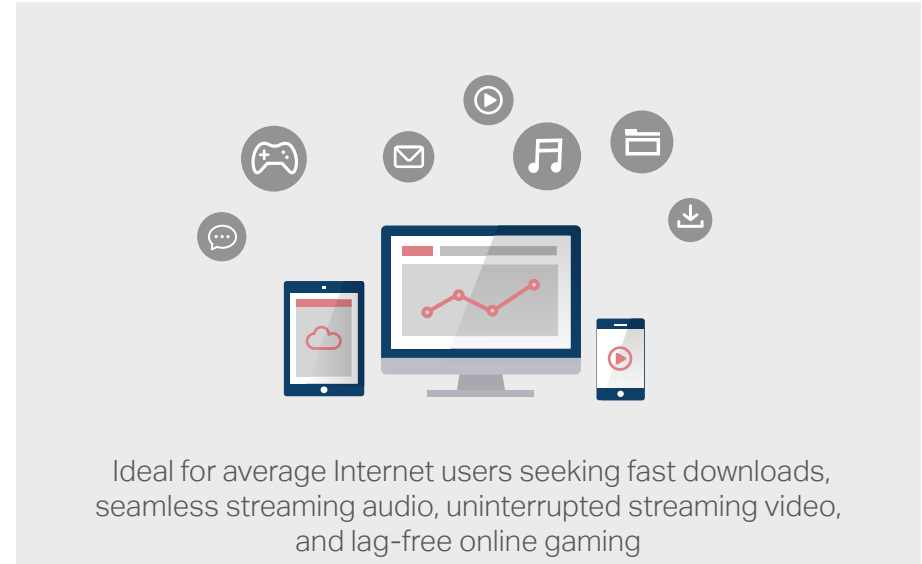

### // Highlights

- One Unified Network - Run a single home network with one Wi-Fi name and password
- Connect up to 100 Devices - Handle traffic even in high-density networks, delivering fast connections†
- Gigabit Ports - 2× Gigabit ports per Halo unit for lightning-fast wired connections
- Easy App Control - Use the MERCUSYS App to quickly set up and manage your Wi-Fi

## // Applications

Ideal for large homes with multiple rooms and multiple users

Ideal for average Internet users seeking fast downloads, seamless streaming audio, uninterrupted streaming video, and lag-free online gaming