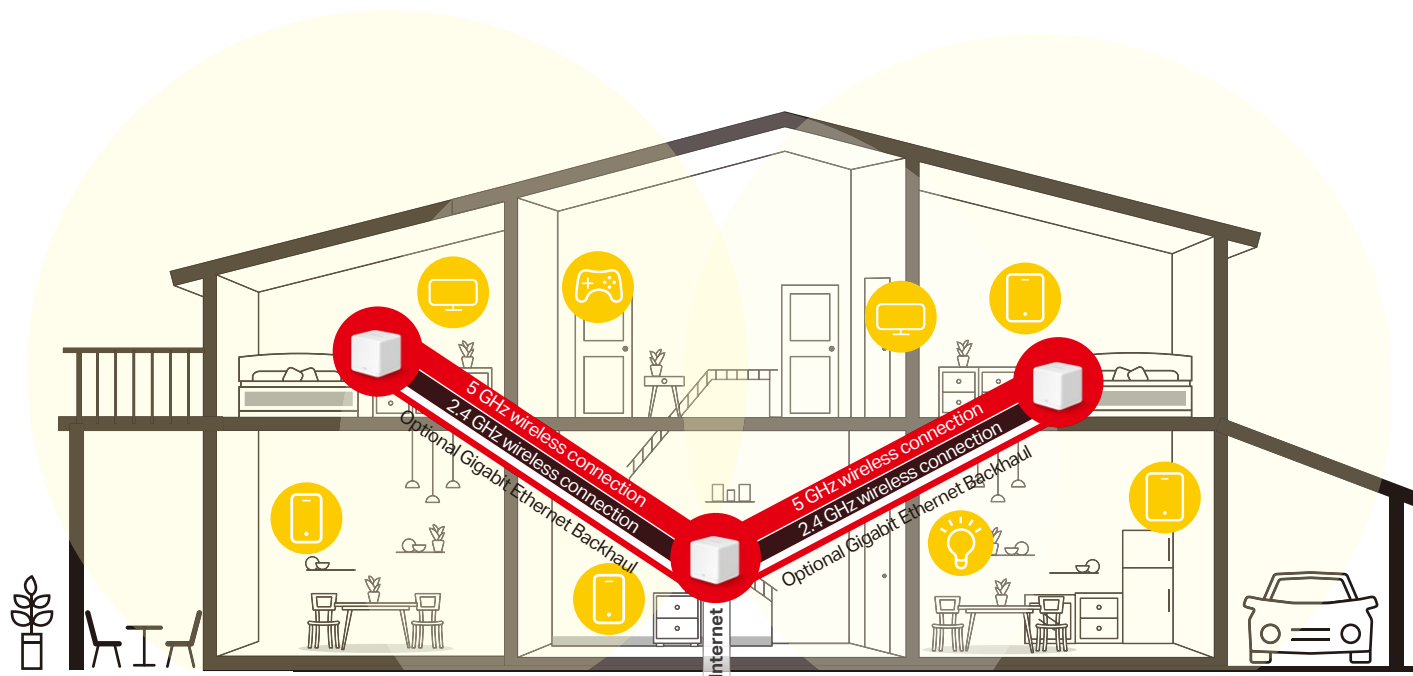

## // A Whole Home Wi-Fi Solution

Halo works as a unified system to guarantee a strong Wi-Fi signal in every corner of your home. Mercusys Mesh Technology provides an incredibly fast and stable user experience when you walk around your home. Interruption and buffering will be a thing of the past.

### Signals Never Drop

Seamless roaming intelligently connects devices to the Halo with the strongest signal and highest capacity. And Smart Connect helps to choose the best available band for each device. No more sudden signal drops or lagging Wi-Fi when you're roaming at home.†

### Non-Stop Entertainment

Halo H30G harnesses the power of three separate AC1300 units, delivering whole home seamless Wi-Fi for up to 100 devices. This ensures Halo keeps your phones, computers, and other IoT devices connected and operating at peak performance.