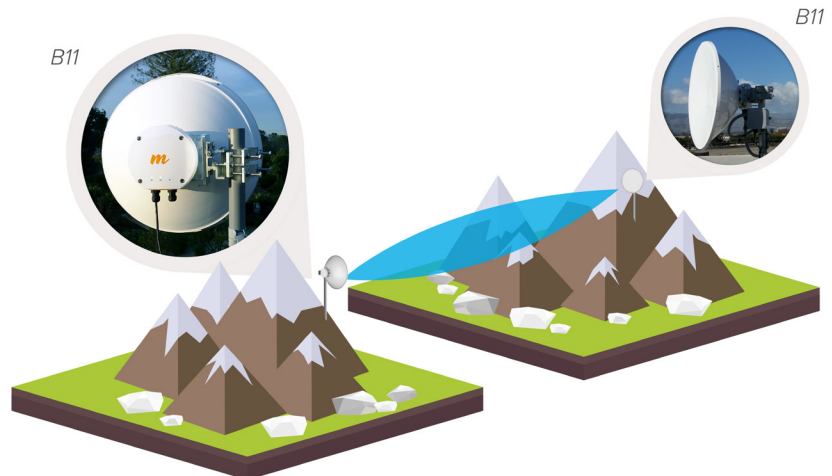

RELIABLE

Low packet loss, less than 0.001%

FREQUENCY

10.00 GHz to 11.70 GHz

LONG LINKS

Optimized for long-link applications

POWER

24 dBm

POE

Passive POE compliant, 48-56V POE supply with IEC61000-4-5 surge protection

LEARN MORE

Contact your local distributor or Mimosa inside sales rep at www.mimosa.co/contact-us

Mimosa Networks is a leading provider of 5G Fixed wireless solutions that enable service providers to connect dense urban and hard-to-reach rural homes at a fraction of the cost of fiber-to-the-premises solutions.