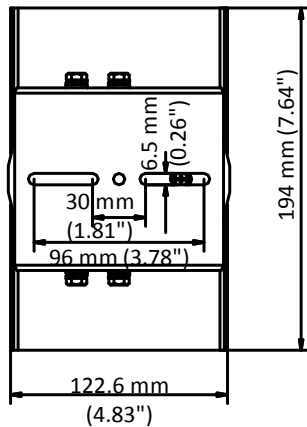

### Horizontal Pole Mount

#### Dimension

#### Parameter

Model	DS-1214ZJ-P
Parameters	Horizontal Pole Mount
Appearance	Platinum grey
Material	Steel
Dimension	122.6 mm × 194 mm × 127.5 mm (4.83" × 7.64" × 5.02")
Weight	1.86 kg (4.10 lb.)

#### Note

- Load capacity of the pole must be at least 3 times as much as the total weight of the camera, and the mount.
- The mount's maximum load capacity is 6 kg (13.23 lb.).