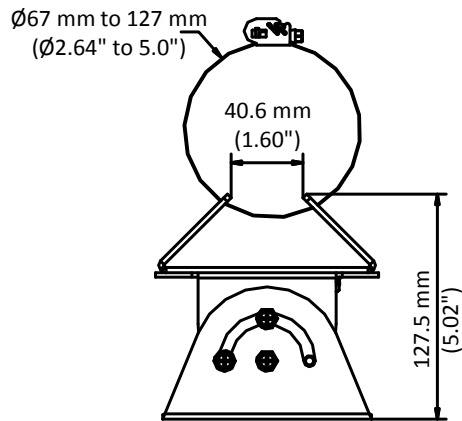

### Horizontal Pole Mount

#### Dimension

#### Parameter

Model	DS-1214ZJ-P
Parameters	Horizontal Pole Mount
Appearance	Platinum grey
Material	Steel
Dimension	122.6 mm × 194 mm × 127.5 mm (4.83" × 7.64" × 5.02")
Weight	1.86 kg (4.10 lb.)

#### Note

- Load capacity of the pole must be at least 3 times as much as the total weight of the camera, and the mount.
- The mount's maximum load capacity is 6 kg (13.23 lb.).