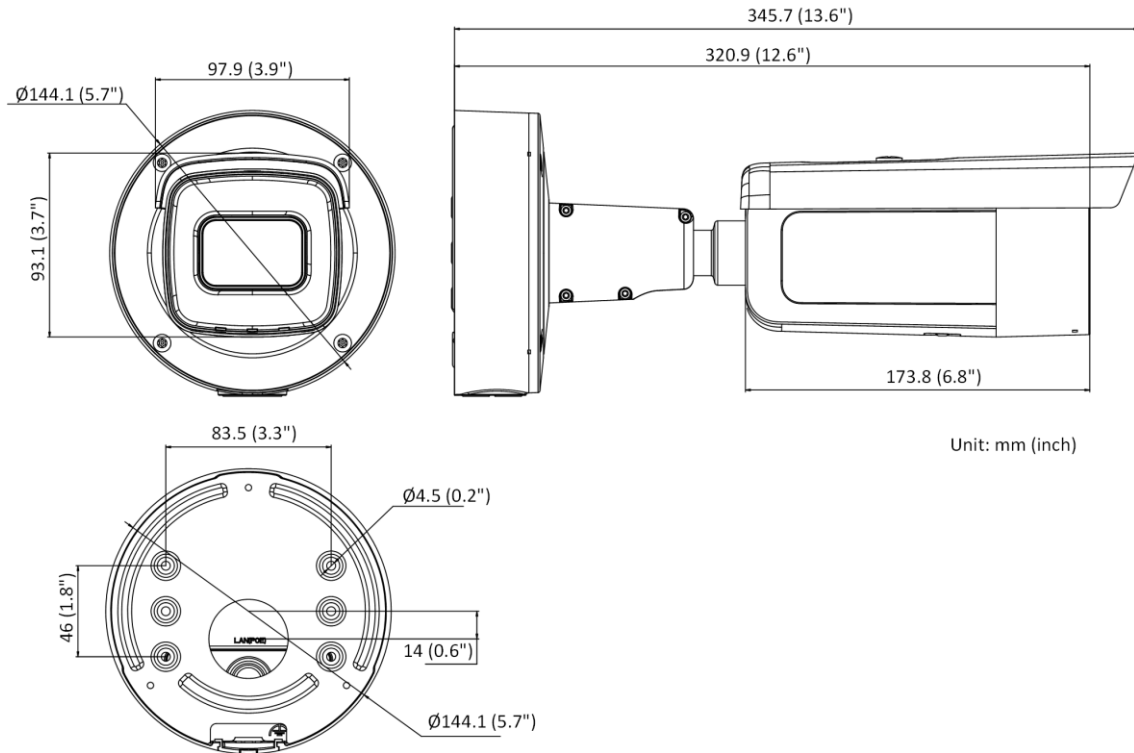

▪ **Available Model**

DS-2CD2626G2-IZSU/SL (2.8 to 12mm)

▪ **Dimension**

▪ **Accessory**

▪ **Optional**

DS-1476ZJ-SUS	DS-2251ZJ	DS-1275ZJ-S-SUS
Corner Mount	Pendant Mount	Vertical Pole Mount