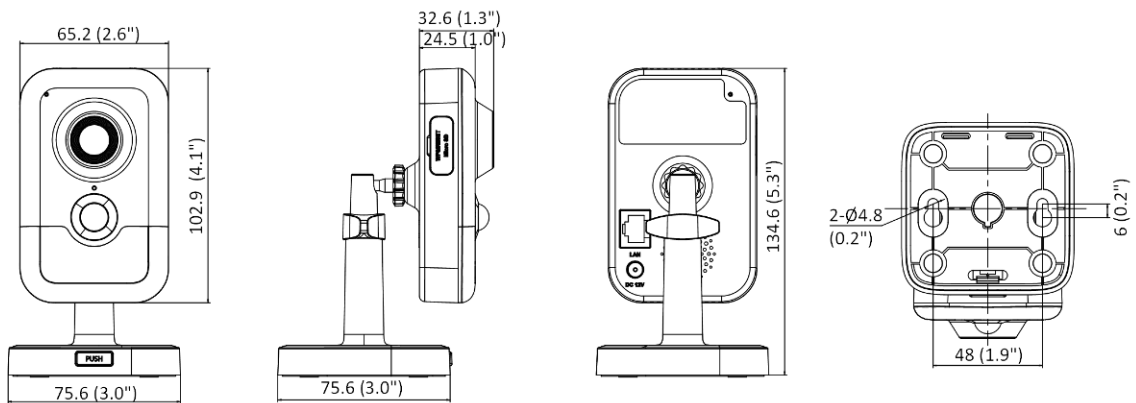

|                                  |  |
|----------------------------------|--|
| Startup and Operating Conditions | -10 °C to 40 °C (14 °F to 104 °F). Humidity 95% or less (non-condensing)   |
| Camera Material                  | Plastic  |
| Camera Dimension                 | 102.9 mm × 65.2 mm × 32.6 mm (4.1" × 2.6" × 1.3")  |
| Package Dimension                | 150 mm × 125 mm × 99 mm (5.9" × 4.9" × 3.9")   |
| Camera Weight                    | Approx. 120 g (0.3 lb.)  |
| With Package Weight              | Approx. 430 g (0.9 lb.)  |
| <b>Approval</b>                  |  |
| EMC                              | FCC SDoC (47 CFR Part 15, Subpart B);<br>CE-EMC (EN 55032: 2015, EN 61000-3-2:2019, EN 61000-3-3:2013+A1:2019, EN 50130-4: 2011 +A1: 2014);<br>KC (KN 32: 2015, KN 35: 2015) |
| Safety                           | UL (UL 62368-1);<br>CB (IEC 62368-1:2014+A11);<br>CE-LVD (EN 62368-1:2014/A11:2017)  |
| Environment                      | CE-RoHS (2011/65/EU);<br>WEEE (2012/19/EU);<br>Reach (Regulation (EC) No 1907/2006)  |

▪ **Available Model**

DS-2CD2423G2-I (2.8/4 mm)

▪ **Dimension**

Unit: mm (inch)

Distributed by

**HIKVISION®****Headquarters**

No.555 Qianmo Road, Binjiang District,  
Hangzhou 310051, China  
T +86-571-8807-5998  
overseasbusiness@hikvision.com