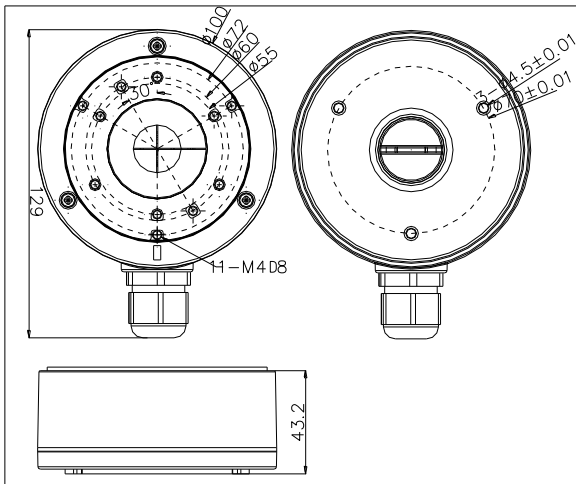

DS-1280ZJ-XS

Junction Box for Dome(Bullet) Camera

Features:

- Aluminum alloy material with surface spray treatment
- Cable hole on bracket makes the feature better

Dimension:

Note: The actual bracket may vary from the picture above.

Order Model:

DS-1280ZJ-XS

Parameter:

Model	DS-1280ZJ-XS
Parameters	Junction Box for Dome(Bullet) Camera
Appearance	Hikvision White
Material	Aluminum Alloy
Dimension	Φ 100 × 43.2 × 129 mm
Weight	280 g (0.62 lb.)

Notice:

- The bracket should be installed on flat wall
- Waterproof rubber is necessary for outdoor application
- The wall must be capable of supporting over 3 times as much as the total weight of the camera and the mount.
- The maximum load capacity of the bracket is 4.5 kg