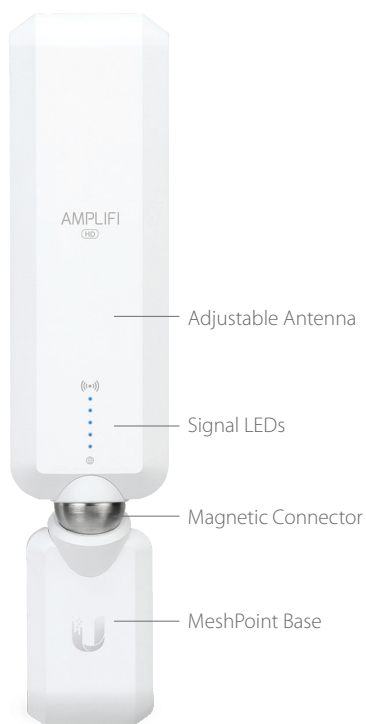

Overview

AmpliFi Routers and MeshPoints are designed to work in combination to eliminate any dead spots in your home. They utilize mesh technology to provide powerful wireless performance in an innovative and simple design. The Router features an intuitive touchscreen display and the MeshPoints display wireless signal performance.

Router

MeshPoint

MESH WI-FI SYSTEM

Model: AFi-HD

The AmpliFi HD (High Density) Mesh Wi-Fi System includes an AmpliFi Mesh Router and two wireless MeshPoints. It combines deployment flexibility and maximum Wi-Fi coverage for your home.

MESHPOINT

Model: AFi-P-HD

The AmpliFi HD (High Density) MeshPoint features an adjustable super antenna. It can be used to expand the coverage of an AmpliFi Mesh System or turn an existing router or Wi-Fi cablebox into a powerful mesh network.