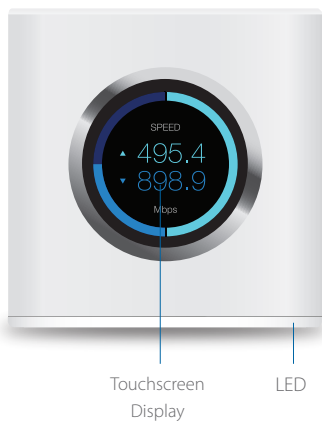

Router

MeshPoint

MESH WI-FI SYSTEM

Model: AFi-HD

The AmpliFi HD (High Density) Mesh Wi-Fi System includes an AmpliFi Mesh Router and two wireless MeshPoints. It combines deployment flexibility and maximum Wi-Fi coverage for your home.