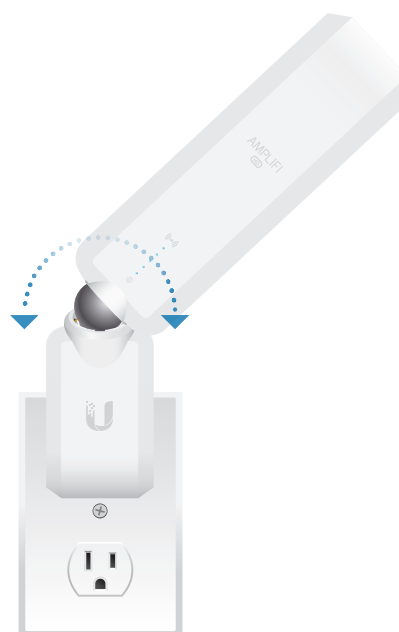

AMPLIFI™

Overview

AmpliFi Routers and MeshPoints are designed to work in combination to eliminate any dead spots in your home. They utilize mesh technology to provide powerful wireless performance in an innovative and simple design. The Router features an intuitive touchscreen display and the MeshPoints display wireless signal performance.

Router

MeshPoint