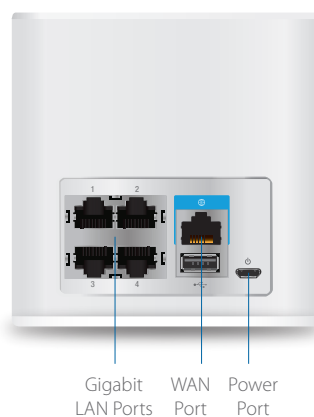

Router

MeshPoint

MESH WI-FI SYSTEM

Model: AFi-HD

The AmpliFi HD (High Density) Mesh Wi-Fi System includes an AmpliFi Mesh Router and two wireless MeshPoints. It combines deployment flexibility and maximum Wi-Fi coverage for your home.