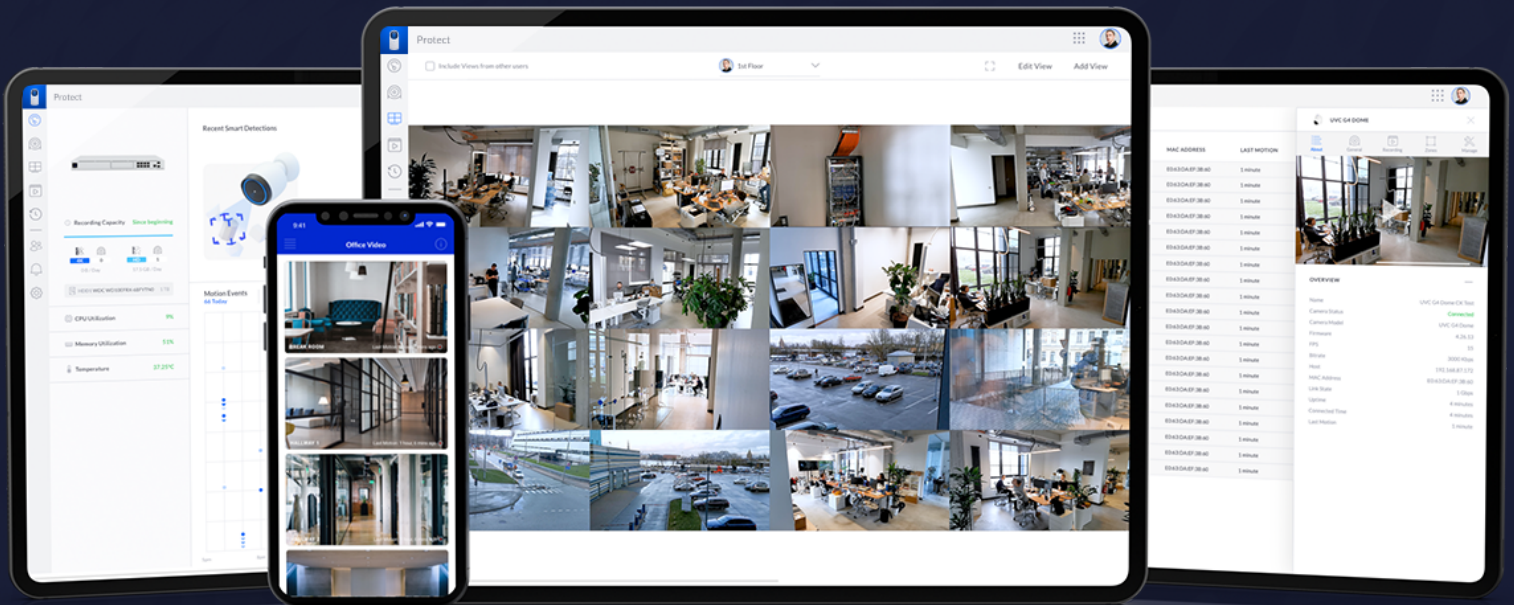

Unifi® Protect

G4 Instant Cover

Custom cover for the G4 Instant camera available in multiple colors.

The G4 Instant Cover is a custom cover that instantly changes your G4 Instant camera's aesthetic so it seamlessly blends into its surrounding area and complements the decor.

Mechanical

Dimensions	82 x 52 x 49 mm (3.23 x 2.05 x 1.93")
------------	---------------------------------------

Weight	14 g (0.49 oz)
--------	----------------

Enclosure material	Rubber
--------------------	--------