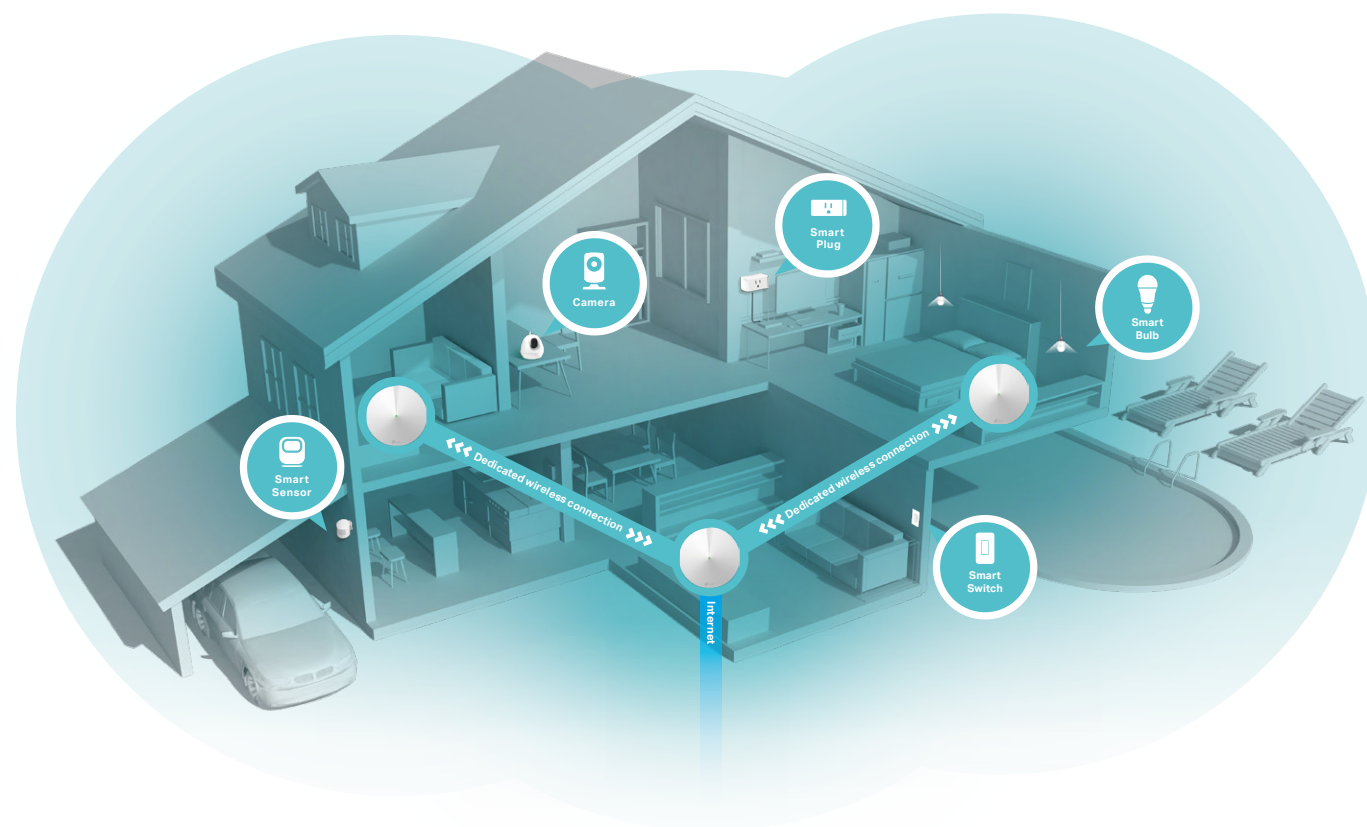

deco[™] | **Smart Home Mesh Wi-Fi System**
Whole Home Wi-Fi | Seamless Roaming | Parental Controls | Antivirus

AC2200 Smart Home Mesh Wi-Fi System

Seamless coverage
up to 6,500sq.ft.

Deco M9 Plus

Highlights

Fast. Smart. Everywhere.

Deco is the simplest way to guarantee a strong Wi-Fi signal in every corner of your home. Enjoy fast and secure tri-band Wi-Fi no matter how many devices you have. Deco M9 Plus is much more than just a Wi-Fi system, able to act as a hub for all your smart home devices. Simply works with a variety of Zigbee, Bluetooth, Wi-Fi devices.

Wi-Fi Dead-Zone Killer

Eliminate weak signal areas with whole home Wi-Fi. No more searching around for a stable connection.

Superior Tri-Band Speeds

Three separate Wi-Fi bands deliver super-fast, stable connections to devices in every room of your home. More bandwidth is freed up thanks to dedicated wireless links between Deco units. Say goodbye to lag with Deco M9 Plus AC2200 Smart Home Mesh Wi-Fi system.

TP-Link HomeCare™

HomeCare ensures every device on your network remains protected, with a threat database updated live by Trend Micro™. Powerful parental controls can limit online time and block inappropriate content according to unique profiles created for each family member.