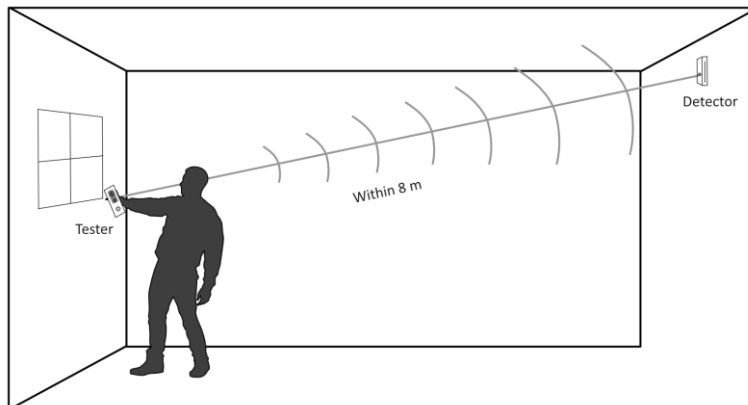

▪ Specification

Detection Performance	
Detection Method	Passive Infrared,Acoustic Sensor
Detection Range	12 m
Detection Angle	85.9°
Detection Zones	52
Detectable Speed	0.3 ~ 2 m/s
Pet Immunity	30 Kg
White Light Filter	6500 lux
PIR Sensitivity	Auto, Pet
Glass Break Range	8 m
Glass Type	Float, Plate, Tampered, Wired, Laminated Leaded, Double Glazing
Glass Thickness	2.4 mm to 6.4 mm
Glass Break Sensitivity	Potentiometer Adjustment
Digital Temperature Compensation	Support
Glass Size	0.3 m x 0.3 m to 3 m x 3 m
Creep Zone Protection	Support
Feature	
Digital Processing	Support
Sealed Optics	Support
Tamper Protection	Front
Interface	
Alarm Output	Normally Closed
LED Indicator	Green(PIR), Red(BG), Blue(alarm)
Transmission	
Transmission Method	Wired
Electrical Characteristics	
Power Consumption	36mA Max
Power Supply	9 to 16 VDC
Typical Voltage	12 VDC
General	
Operation Temperature	-10 °C to 55 °C (14 °F to 131 °F)
Storage Temperature	-20 °C to 60 °C (-4 °F to 140 °F)
Operation Humidity	10% to 90%
Dimension(W × H × D)	65.5 mm × 103 mm × 48.5 mm
Weight	98.5 g
Mounting Height	1.8 to 2.4 m
Mounting Method	Wall
Application Scenario	Indoor
Bracket	Optional Wall & Ceiling Accessory

▪ **Available Model**

DS-PDPG12P-EG2

▪ **Installation**

Choose the right location

Properly test the detector after installation

Note:

You should use the matching tester.

Warning:

1. Avoid mounting the detector on the same wall as the protected glass.
2. Avoid mounting the detector in rooms with noisy equipment (air compressors, power tools, bells, etc.)
3. Avoid mounting the detector in humid rooms (bathroom, etc.)
4. Avoid mounting the detector on the wall with strong vibration.