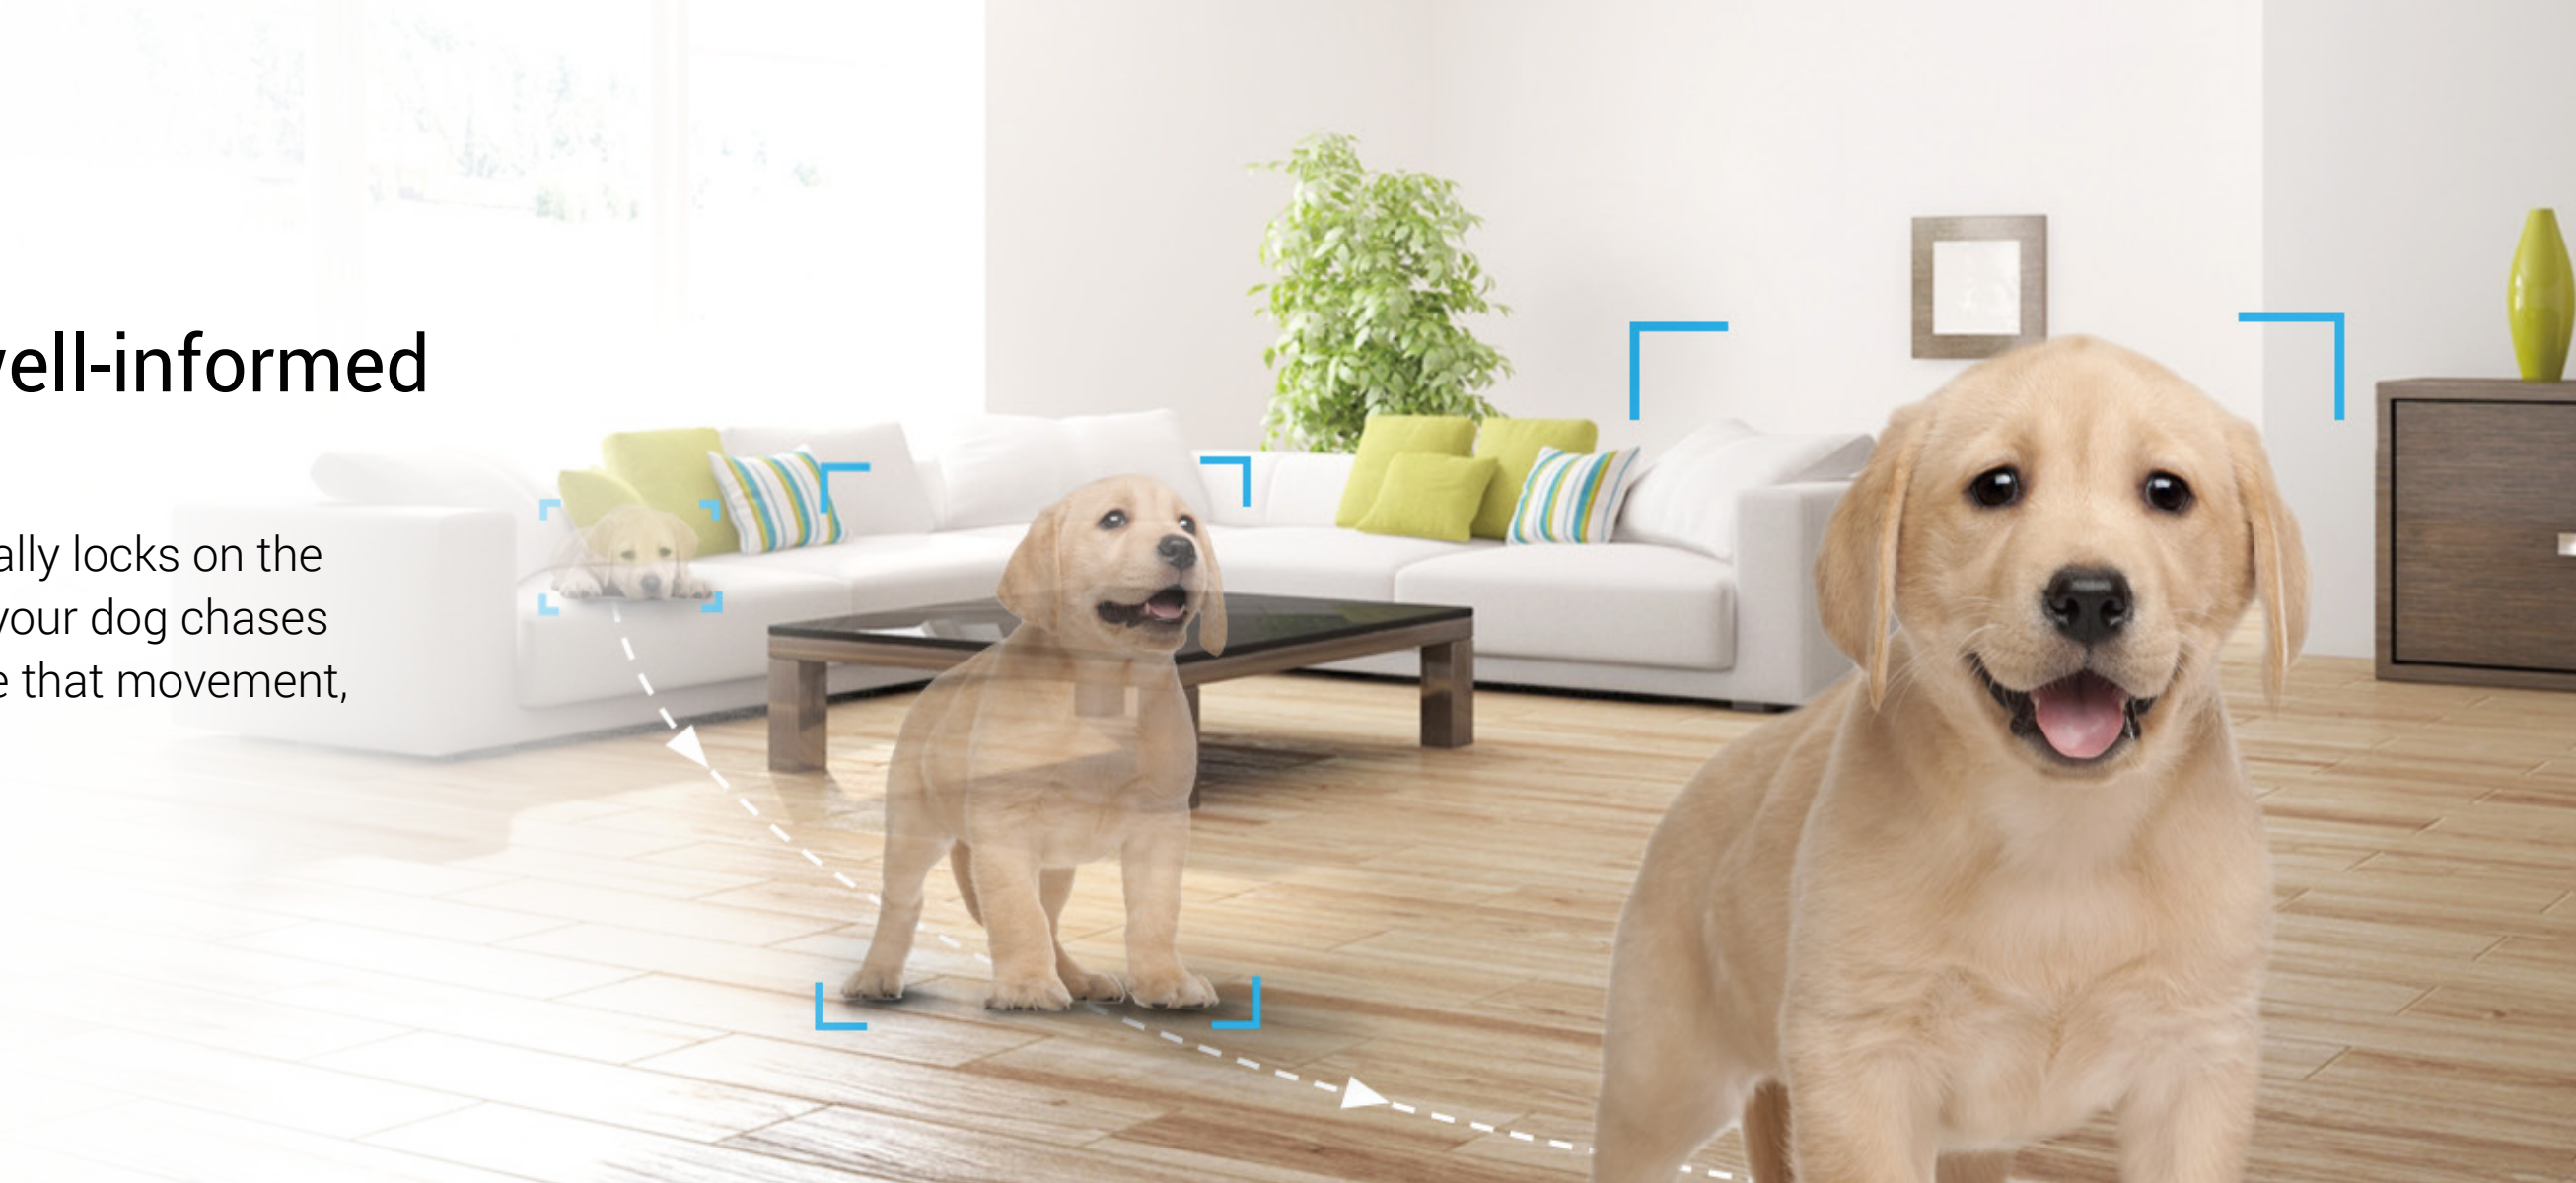

## 02 Protection lasts, even overnight

## Get the notifications that matter

A lot of activities go on inside your home. Don't want to get alerted repeatedly when your curtains flutter in the wind? The H6c Pro is smart enough to identify human activities in particular. You can choose to get alerted only when somebody is detected on camera.

## Smart tracking keeps you well-informed

Upon motion detection, the H6c Pro automatically locks on the subject and rotates to track the activity. When your dog chases its toy across the room, the camera will capture that movement, so virtually nothing is out of sight.