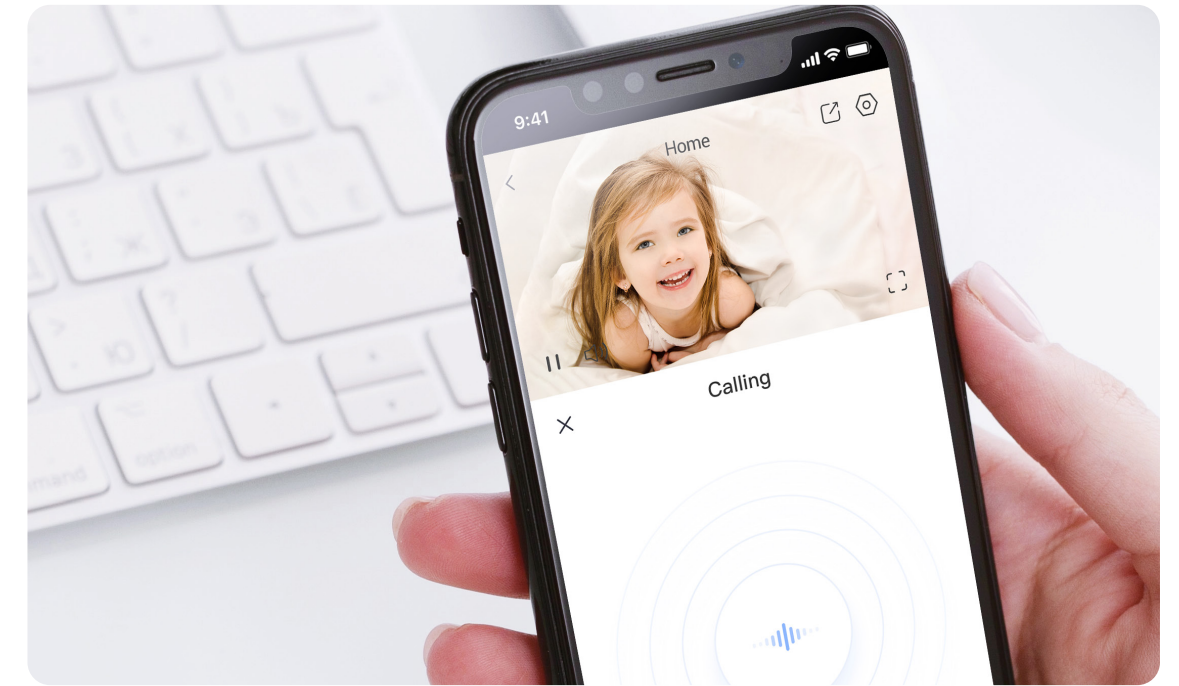

## Get the notifications that matter

A lot of activities go on inside your home. Don't want to get alerted repeatedly when your curtains flutter in the wind? The H6c Pro is smart enough to identify human activities in particular. You can choose to get alerted only when somebody is detected on camera.

## Smart tracking keeps you well-informed

Upon motion detection, the H6c Pro automatically locks on the subject and rotates to track the activity. When your dog chases its toy across the room, the camera will capture that movement, so virtually nothing is out of sight.

## See and talk, from anywhere

When you're at work or on a trip, it's still easy to get in touch with your family. Just use your phone to talk and respond to your loved ones, as if you were by their side.