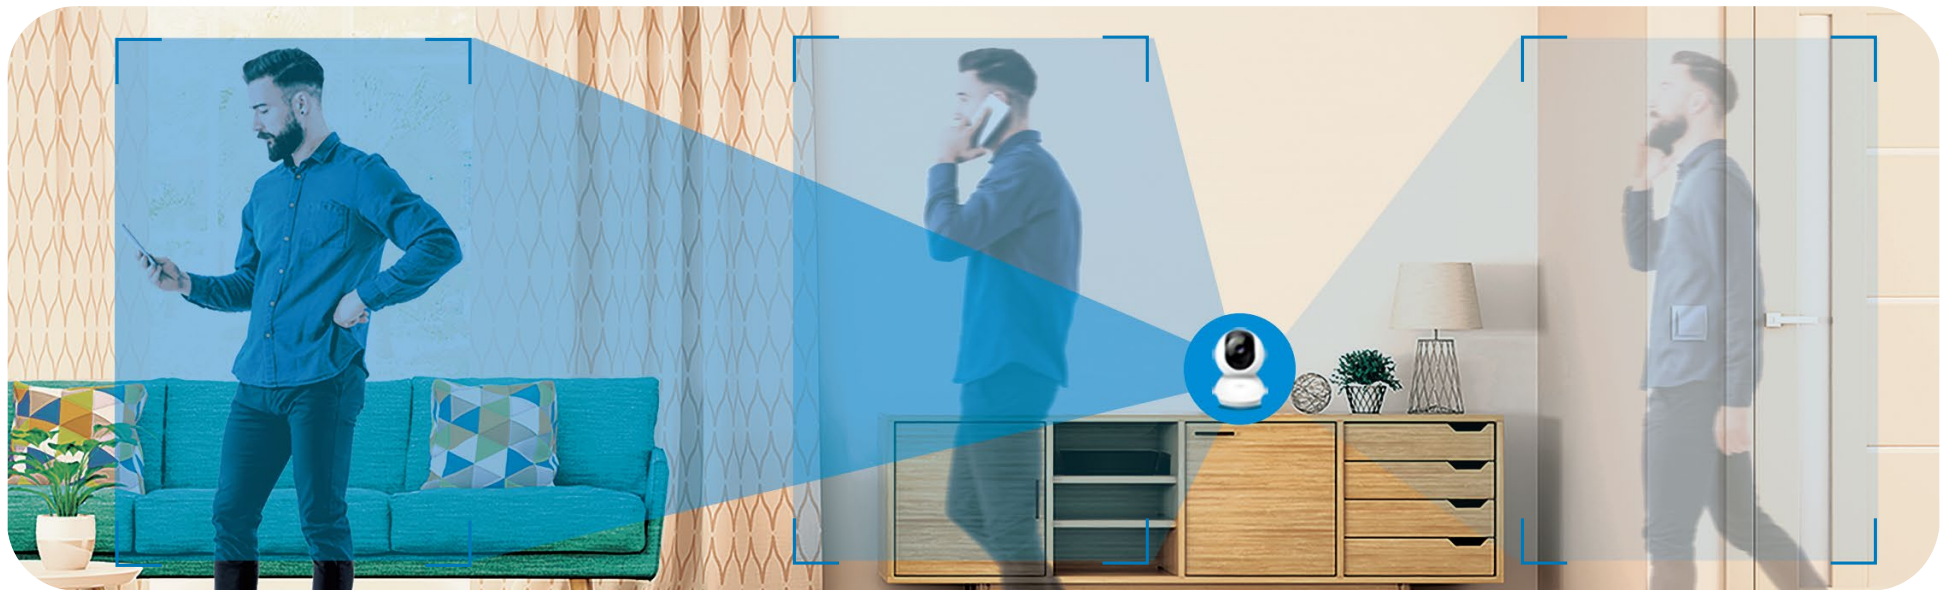

# Pan/Tilt Home Security Wi-Fi Camera

1080p  
Full HD

Tapo C200C

## Motion Detection and Tracking

Person  
Detection

Baby Crying  
Detection

Night Vision  
up to 40 ft

works with |  amazon alexa

 works with  
Google Home

### Motion Detection and Tracking

Whenever a camera detects motion, it will automatically follow the subject, keeping it within the camera's field of view.