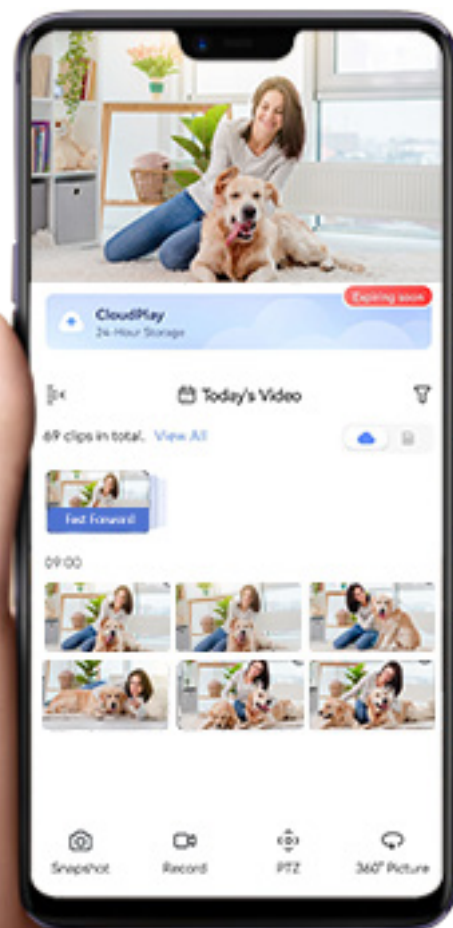

 Pet Detection

 25 fps Fast-Moving Video

It notifies you when you're needed

The camera alerts you if the noise level suddenly changes – whether your baby cries or a siren breaks out. Your family members can also simply wave at the camera to initiate a video call to your phone.

Human Voice
Enhancement

Noise-Cancelling
Dual-Mic Setup

10-Meter
Sound Pick-Up

Steady connection for boosted performance

Set up the camera network, either wired or wirelessly. You can connect the camera to either 2.4 or 5 GHz² band to ensure a strong Wi-Fi signal.

Never miss a moment with safe video storage

Secure your unforgettable moments on a local microSD card of up to 256 GB, or subscribe to EZVIZ CloudPlay for fully-encrypted cloud storage and extra peace of mind¹.

Supports MicroSD Card

Supports EZVIZ CloudPlay Storage

We protect your data and privacy

Data security is the cornerstone of every product we design. Enjoy your private time anytime just by using the privacy shutter to cover the camera lens completely. Most importantly, you are the only one who can access and de-encrypt your data.