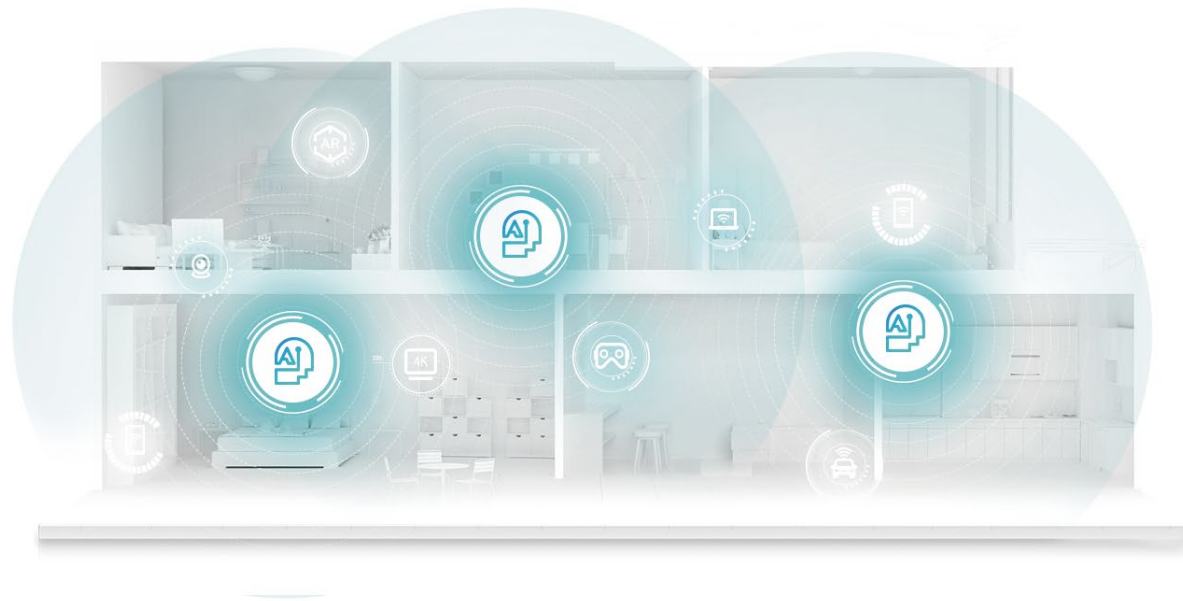

### Unrivaled Wi-Fi 7

Connect more devices at faster speeds with smoother connections and less interference.

 4K-QAM<sup>Δ</sup>

 Multi-RU<sup>Δ</sup>

 Multi-Link Operation (MLO)<sup>Δ</sup>

## Seamless AI-Driven Mesh

Built-in AI-Roaming technology delivers optimal connection as you move from room to room.‡

 Seamless Roaming with One Wi-Fi Name

 Sophisticated Algorithms

 Self-Learning Capability