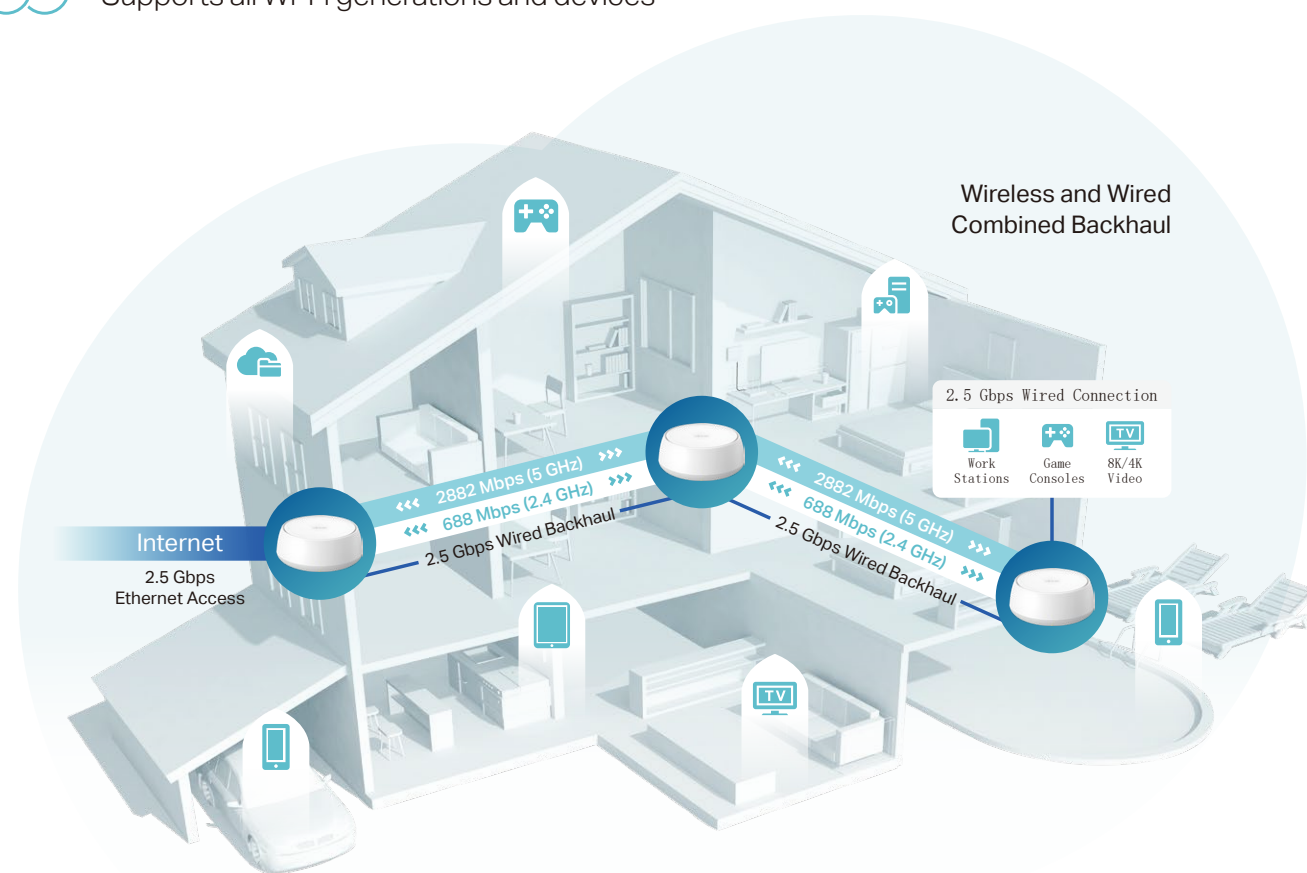

Highlights

A True Whole Home Multi-Gigabit Mesh Wi-Fi

A True Whole Home Multi-Gigabit Mesh Wi-Fi

Deco BE25 supports both wireless and wired backhaul connections simultaneously. With MLO technology, it significantly improves overall throughput, reduces latency, and delivers broader coverage with more stable and reliable connections.

Backwards Compatible
Supports all Wi-Fi generations and devices**