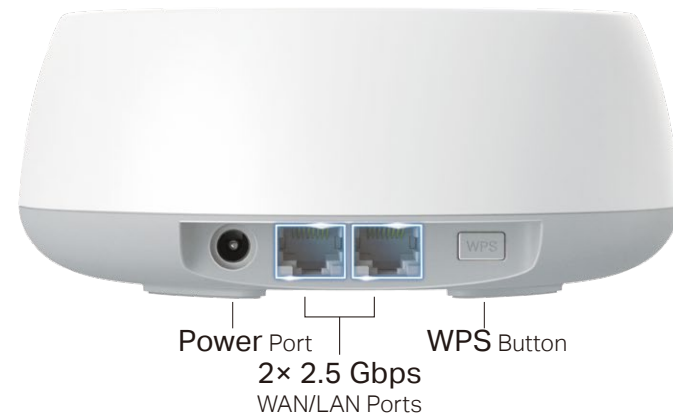

Specifications

Hardware

- Ethernet Port: 2× 2.5 Gbps WAN/LAN Ports per unit (WAN/LAN auto-sensing)
- Button: 1 RESET button at the bottom, 1 WPS button on the back
- Power Consumption (without power adapter): 14.9 W max
- Dimensions (W × D × H): 5.91 × 5.91 × 2.44 in (150 × 150 × 62 mm)
- Power Adapter Input: 100-240V~50/60Hz 0.6A
- Power Adapter Output: 12V $\equiv$ 1.5A

Wireless

- Wireless Standards: IEEE 802.11b/g/n/ax/be 2.4 GHz, IEEE 802.11a/n/ac/ax/be 5GHz
- Mesh protocol: 802.11k/v/r
- Frequency: 2.4 GHz, 5 GHz
- Signal Rate: 2882 Mbps (5 GHz) + 688 Mbps (2.4 GHz)[†]
- Transmit Power: CE: <20 dBm (2.4 GHz), <30 dBm (5 GHz)
- Wireless Security: WPA/WPA2-PSK/WPA3° encryptions

Software

- Working Mode: Router, Access Point
- WAN Type: Dynamic IP/Static IP/PPPoE/L2TP/PPTP
- DHCP: Server
- Protocols: Supports IPv4 and IPv6
- Guest Network: 2.4 GHz Guest Network×1, 5 GHz Guest Network×1
- IoT Network: IoT Network×1
- MLO Network: MLO Network×1
- Features: TP-Link HomeShield*, Multi-Link Operation (MLO)[^], 160 MHz Bandwidth[^], 4K-QAM[^], Multi-RU[^], MU-MIMO[^], OFDMA[^], BSS Color[^]
- Management: Local Management; Remote Management; Multi-Managers

Others

- Certification: CE, RoHS
- Environment:
  - Operating Temperature: 0°C~40°C (32°F~104°F)
  - Storage Temperature: -40°C~60°C (-40°F~140°F)
  - Operating Humidity: 10%~90% RH
  - Storage Humidity: 5%~90% RH
- Package Contents for Deco BE25(3-pack):
  - 3 Deco BE25 units
  - 1 RJ45 Ethernet cable
  - 3 Power adapters
  - 1 Quick Installation Guide
- Package Contents for Deco BE25(2-pack):
  - 2 Deco BE25 units
  - 1 RJ45 Ethernet cable
  - 2 Power adapters
  - 1 Quick Installation Guide
- Package Contents for Deco BE25(1-pack):
  - 1 Deco BE25 unit
  - 1 RJ45 Ethernet cable
  - 1 Power adapter
  - 1 Quick Installation Guide

Attention: This device may only be used indoors in all EU member states, EFTA countries, and Northern Ireland.

Attention: This device may only be used indoors in Great Britain.

Specifications are subject to change without notice. Google, Google Home, and Google Play are trademarks of Google LLC. Other brands and product names are trademarks or registered trademarks of their respective holders.

[†]Maximum wireless signal rates are the physical rates derived from IEEE Standard 802.11 specifications. Connection to over 150 devices is based on laboratory test data, which analyzed the connections of different devices on the 5 GHz and 2.4 GHz bands simultaneously. These devices simulated a typical home scenario by running simultaneous applications in the same room that included 4K video, 1080p video, 720p video, file downloading, web browsing, IP cameras, and other IoT devices. Actual wireless data throughput, wireless coverage, and connected devices are not guaranteed and will vary as a result of internet service provider factors, network conditions, client limitations, and environmental factors, including building materials, obstacles, volume and density of traffic, and client location.

[‡]Clients need to support 802.11k/v/r and may require additional setup. Performance may vary depending on the client device.

[^]Use of Wi-Fi 7 (802.11be), Wi-Fi 6 (802.11ax), and other features including MLO, 4K-QAM, Multi-RU, OFDMA, MU-MIMO, and BSS Color requires clients to also support the corresponding features.