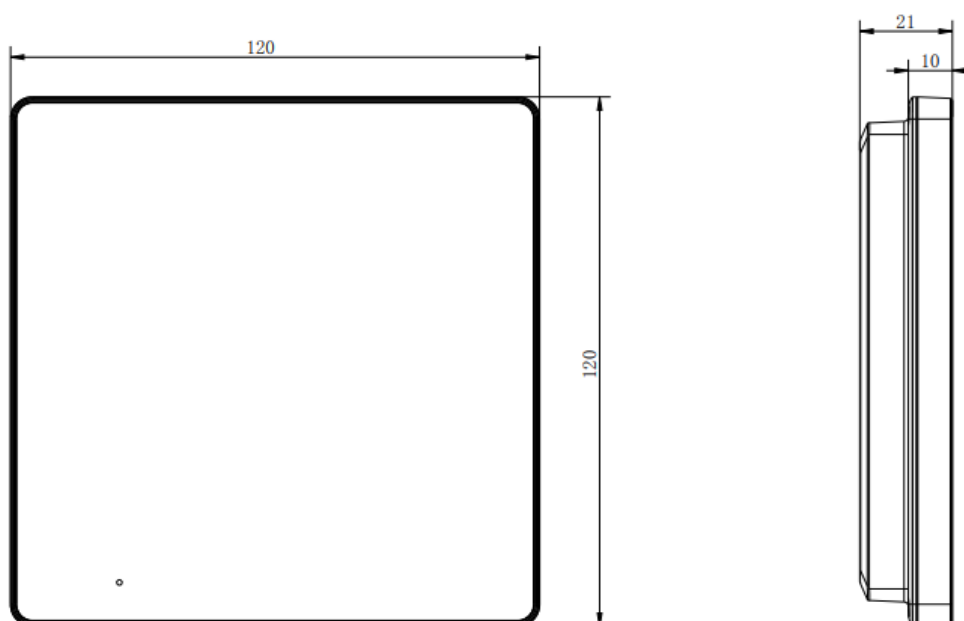

General	
Button	9 touch buttons
Installation	Wall mounting, table mounting
Indicator	/
Weight	With package: 336.6 g (0.7 lbs) Without package: 197.8 g (0.4 lbs)
Protective level	/
Working temperature	-10 °C to 50 °C (14 °F to 122 °F)
Working humidity	10% to 90%
Dimensions	120 mm × 120 mm × 21 mm (4.7" × 4.7" × 0.83")
Application environment	Indoor
Power consumption	≤ 4 W
Language	English, French, Portuguese, Portuguese (Brazil), Spanish, Russian, German, Italian, Polish, Turkish, Vietnamese, Arabic, Czech, Hungarian, Dutch, Romanian, Bulgarian, Ukrainian, Croatian, Serbian, Greek, Lithuanian, Estonian, Latvian, Norwegian Danish, Slovenian, Slovak, Swedish, Finnish, Traditional Chinese, Mongolian, Hebrew, Kazakh, Uzbek
Power supply	IEEE802.3af, Standard PoE, 12 VDC

▪ Available Model

DS-KH6110-WE1

▪ Dimension