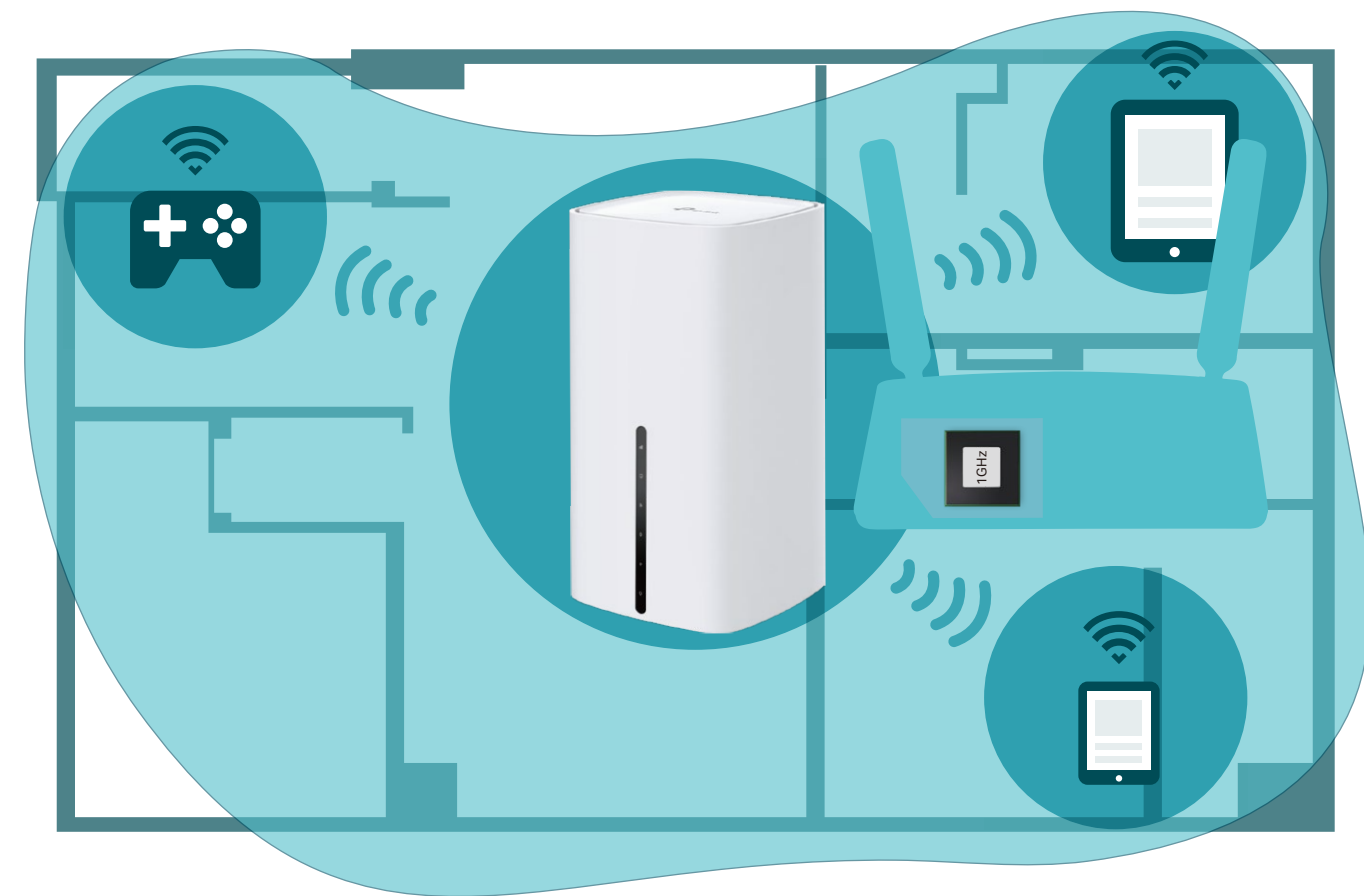

Mesh networking creates smooth, fast, stable roaming. Eliminate Wi-Fi dead zones, expand your network, and fill your entire home with high-speed Wi-Fi.

Highlights

Available WAN Connection

The 2.5 GE WAN/LAN port enables NX600 to work as a traditional wireless router which is compatible with cable, fiber, and DSL modems. And when it's set as a wireless router, its 5G/LTE connection works as a backup to provide a sustained and reliable internet connection for you.

**2.5 GE
WAN/LAN port**

Maximum Network Coverage

Advanced 5G/LTE antennas make efficient and stable connections to every device. Power Amplifier and Low Noise Amplifier boost sending and receiving capabilities, creating a wide-coverage Wi-Fi network for your home.