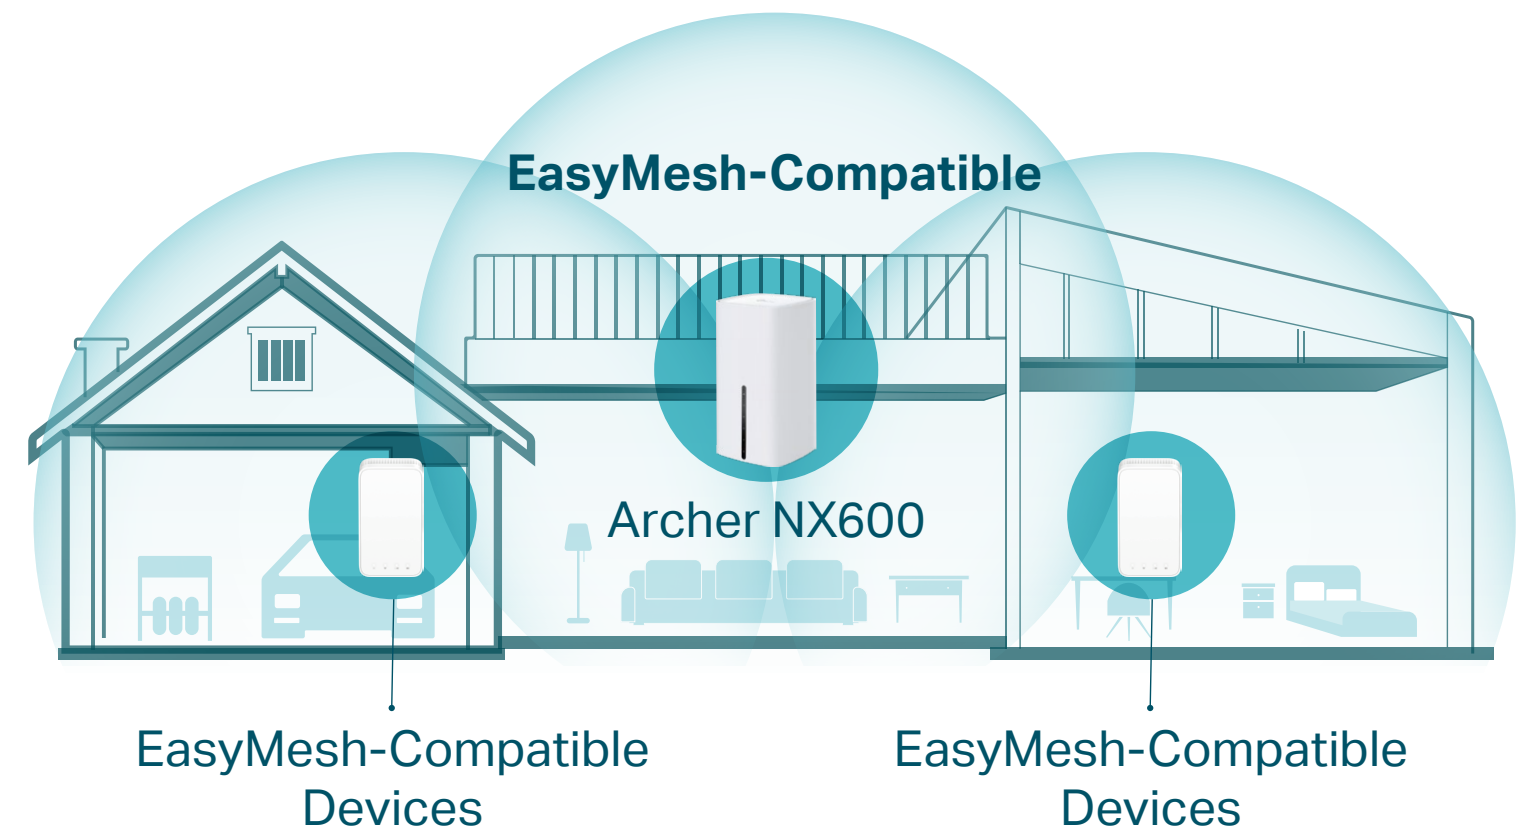

Enjoy unmatched convenience and versatility. Tested in the field for years to ensure universal compatibility with 8 5G/LTE antennas to deliver a smooth connection. Simply plug in a Nano SIM card and power on this elegant piece of technology to utilize fast and stable Wi-Fi, whether you're at home or working remote.

Highlights

AX3600 – Powerful Wi-Fi 6

Up to 3600 Mbps Wi-Fi enables your devices to run at full dual-band speed. Enjoy fluent 4K/8K streaming, immersive AR/VR gaming, and blazing-fast downloads.

EasyMesh-Compatible Networking*

Mesh networking creates smooth, fast, stable roaming. Eliminate Wi-Fi dead zones, expand your network, and fill your entire home with high-speed Wi-Fi.

Highlights

Available WAN Connection

The 2.5 GE WAN/LAN port enables NX600 to work as a traditional wireless router which is compatible with cable, fiber, and DSL modems. And when it's set as a wireless router, its 5G/LTE connection works as a backup to provide a sustained and reliable internet connection for you.

**2.5 GE
WAN/LAN port**

Maximum Network Coverage

Advanced 5G/LTE antennas make efficient and stable connections to every device. Power Amplifier and Low Noise Amplifier boost sending and receiving capabilities, creating a wide-coverage Wi-Fi network for your home.