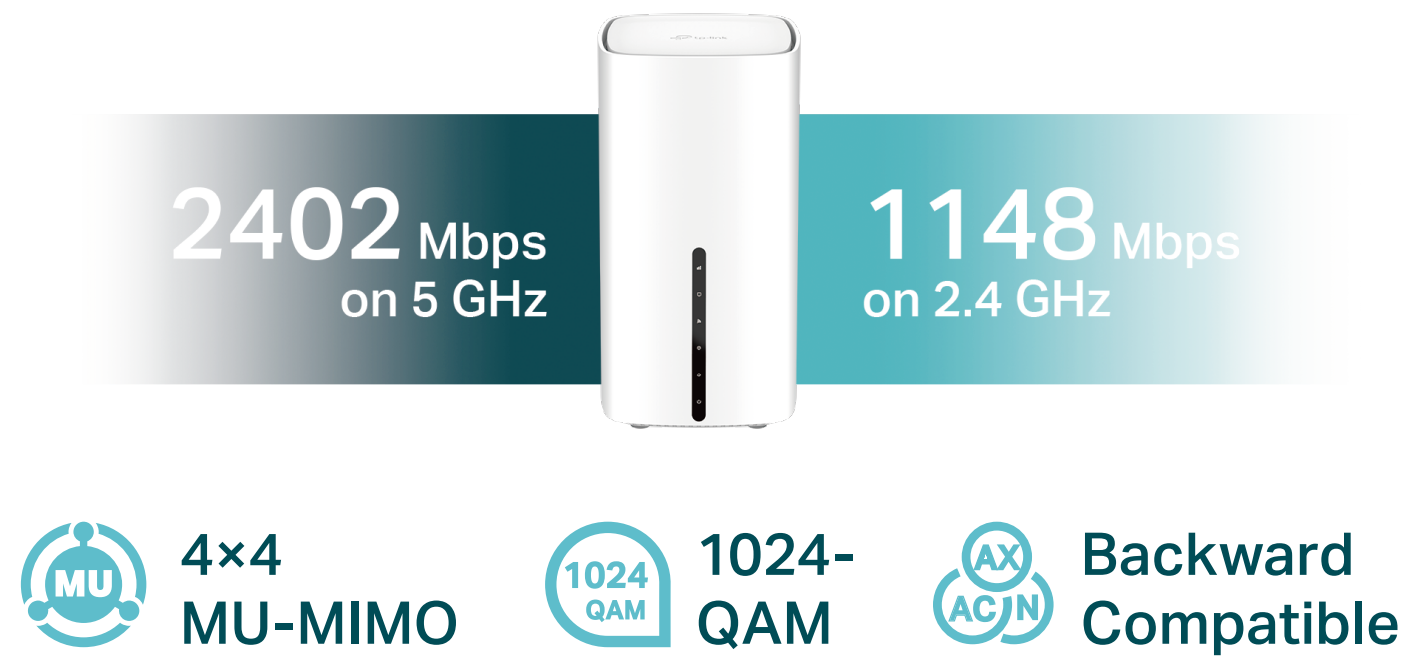

Highlights

AX3600 – Powerful Wi-Fi 6

Up to 3600 Mbps Wi-Fi enables your devices to run at full dual-band speed. Enjoy fluent 4K/8K streaming, immersive AR/VR gaming, and blazing-fast downloads.