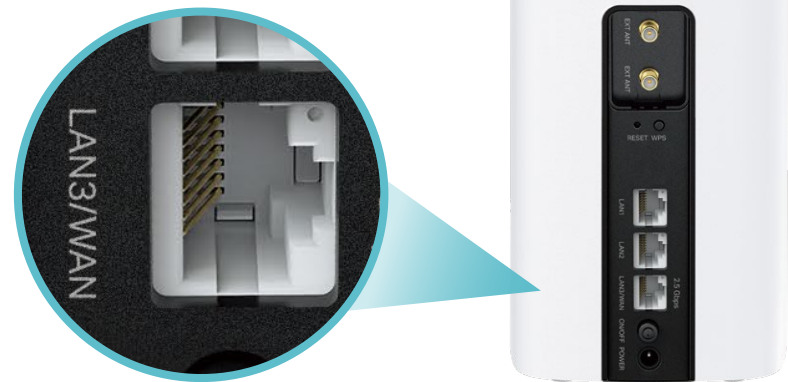

Mesh networking creates smooth, fast, stable roaming. Eliminate Wi-Fi dead zones, expand your network, and fill your entire home with high-speed Wi-Fi.

Highlights

Available WAN Connection

The 2.5 GE WAN/LAN port enables NX600 to work as a traditional wireless router which is compatible with cable, fiber, and DSL modems. And when it's set as a wireless router, its 5G/LTE connection works as a backup to provide a sustained and reliable internet connection for you.

**2.5 GE
WAN/LAN port**

Maximum Network Coverage

Advanced 5G/LTE antennas make efficient and stable connections to every device. Power Amplifier and Low Noise Amplifier boost sending and receiving capabilities, creating a wide-coverage Wi-Fi network for your home.