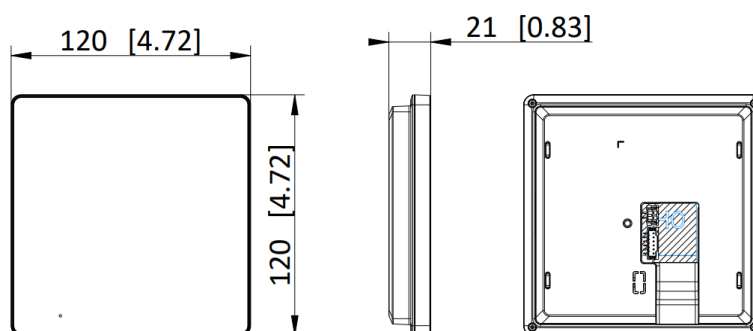

General	
Button	9 touch buttons
Installation	Wall mounting, table mounting
Indicator	0
Weight	With package: 305.4 g (0.7 lbs) Without package: 166.6 g (0.4 lbs)
Protective level	/
Working temperature	-10 °C to 50 °C (14 °F to 122 °F)
Working humidity	10% to 90%
Dimensions	120 mm × 120 mm × 21 mm (4.7" × 4.7" × 0.83")
Application environment	Indoor
Power consumption	≤ 4 W
Power supply	IEEE802.3af, Standard PoE,12 VDC
Language	English

▪ **Dimension**