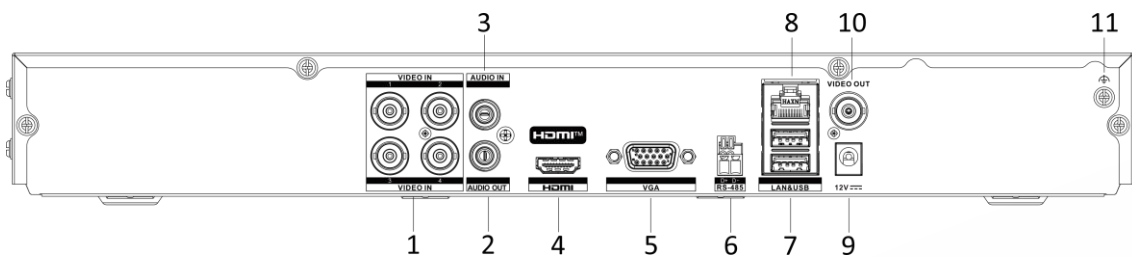

Network	
Total Bandwidth	96 Mbps
Network Protocol	TCP/IP, PPPoE, DHCP, Hik-Connect, DNS, DDNS, NTP, SADP, NFS, iSCSI, UPnP™, HTTPS, ONVIF
Remote Connection	32
Network Interface	1, RJ45 10/100 Mbps self-adaptive Ethernet interface
Auxiliary Interface	
SATA	2 SATA interface
Capacity	up to 12 TB capacity for each disk
Serial Interface	RS-485 (half-duplex)
USB Interface	Front panel: 1 × USB 2.0; Rear panel: 1 × USB 3.0
Alarm In/Out	N/A
General	
Power Supply	12 VDC, 3.3 A
Consumption	≤ 15 W (without HDD)
Working Temperature	-10 °C to 55 °C (14 °F to 131 °F)
Working Humidity	10% to 90%
Dimension (W × D × H)	384 × 313 × 52 mm (15.1 × 12.3 × 2.0 inch)
Weight	≤ 1.16 kg (2.6 lb)

Physical Interface

No.	Description	No.	Description
1	Video in	7	LAN network interface
2	Audio out	8	USB interface
3	Audio in	9	Power supply
4	HDMI interface	10	Video out
5	VGA interface	11	GND
6	RS-485 interface		

Available Model

iDS-7204HTHI-M2/XT