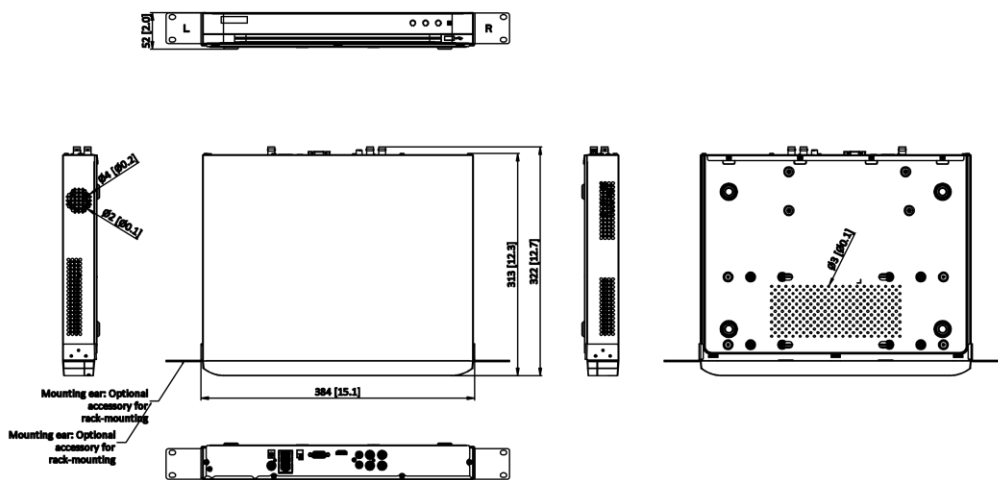

Network	
Total Bandwidth	96 Mbps
Network Protocol	TCP/IP, PPPoE, DHCP, Hik-Connect, DNS, DDNS, NTP, SADP, NFS, iSCSI, UPnP™, HTTPS, ONVIF
Remote Connection	32
Network Interface	1, RJ45 10/100 Mbps self-adaptive Ethernet interface
Auxiliary Interface	
SATA	2 SATA interface
Capacity	up to 12 TB capacity for each disk
Serial Interface	RS-485 (half-duplex)
USB Interface	Front panel: 1 × USB 2.0; Rear panel: 1 × USB 3.0
Alarm In/Out	N/A
General	
Power Supply	12 VDC, 3.3 A
Consumption	≤ 15 W (without HDD)
Working Temperature	-10 °C to 55 °C (14 °F to 131 °F)
Working Humidity	10% to 90%
Dimension (W × D × H)	384 × 313 × 52 mm (15.1 × 12.3 × 2.0 inch)
Weight	≤ 1.16 kg (2.6 lb)

Physical Interface

No.	Description	No.	Description
1	Video in	7	LAN network interface
2	Audio out	8	USB interface
3	Audio in	9	Power supply
4	HDMI interface	10	Video out
5	VGA interface	11	GND
6	RS-485 interface		

Available Model

iDS-7204HTHI-M2/XT

▪ Dimension

Unit:mm [inch]

SCALE	1:1
-------	-----

See Far, Go Further

www.hikvision.com
support@hikvision.com