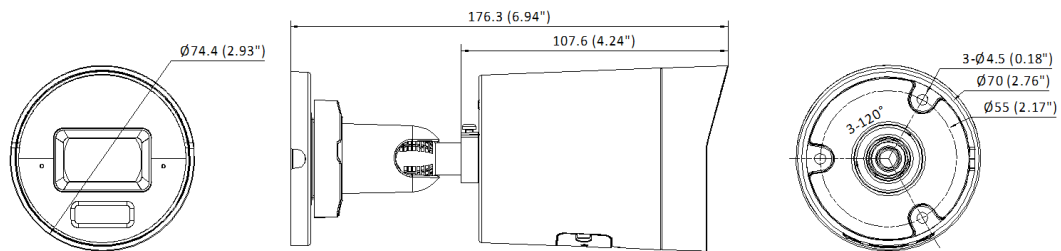

anti-corrosion demands. Typical application scenarios include coastal areas about 2 kilometers (1.24 miles) away from coastlines, as well as areas affected by acid rain.
No specific protection	Hikvision products at this level are equipped for use in areas where no specific anti-corrosion protection is needed.

▪ **Available Model**

- DS-2CD2087G3-LI2UY/SL(2.8mm)
- DS-2CD2087G3-LI2UY/SL(4mm)
- DS-2CD2087G3-LI2UY/SRB(2.8mm)
- DS-2CD2087G3-LI2UY/SRB(4mm)
- DS-2CD2087G3-LI2UY/SRB(2.8mm)(Black)
- DS-2CD2087G3-LI2UY/SL(2.8mm)(Black)

▪ **Dimension**

Unit: mm (inch)

▪ **Accessory**

▪ **Optional**