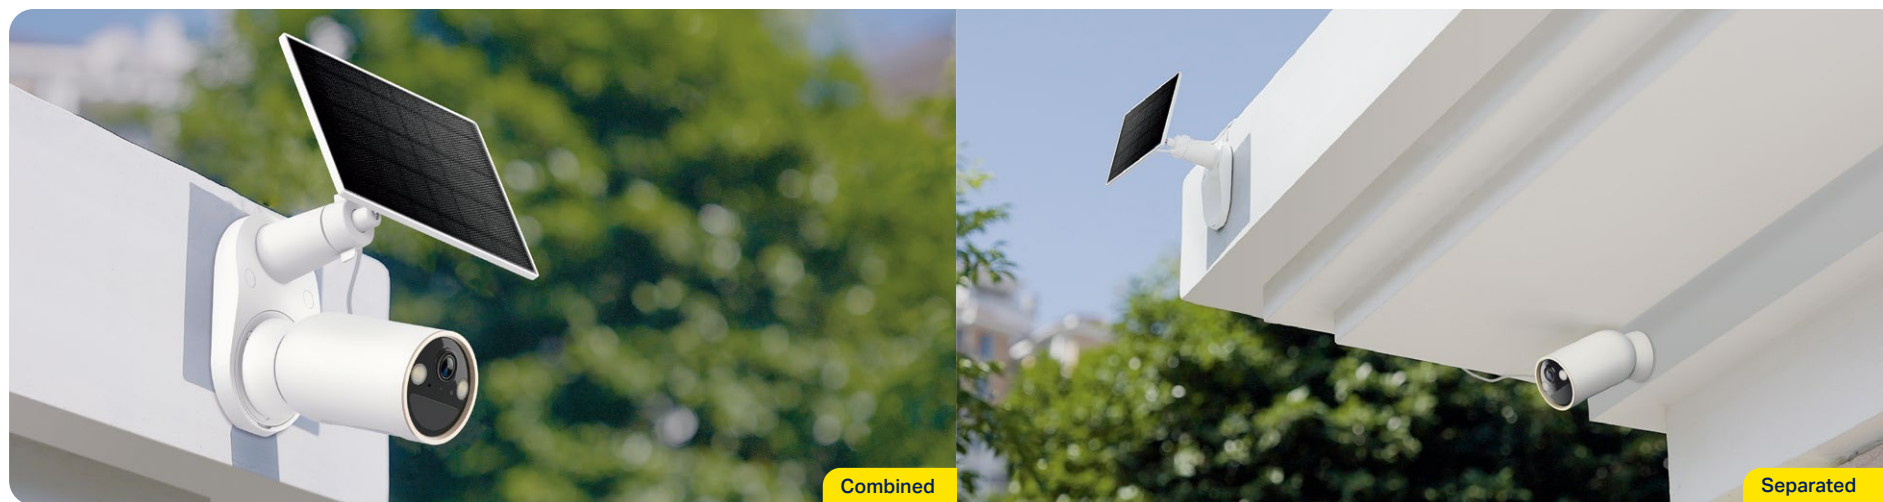

# Solar-Powered Security Camera Kit

Tapo C460 KIT

Adjustable Magnetic Base

4K  
Ultra HD  
Live View

## Continuous Solar Charging

Starlight Color  
Night Vision

Free Person/Pet/  
Vehicle Detection

10000mAh  
Rechargeable Battery

Weatherproof  
Certified

works with **amazon alexa**

works with **Google Home**

### Wire-Free Monitoring with Flexible Solar Panel Installation

Say goodbye to wiring constraints and frequent battery recharges. Our solar panel kit offers flexibility: install it separately with a 4m extra-long cable or alongside the camera, allowing you to discover optimal spots for seamless monitoring.