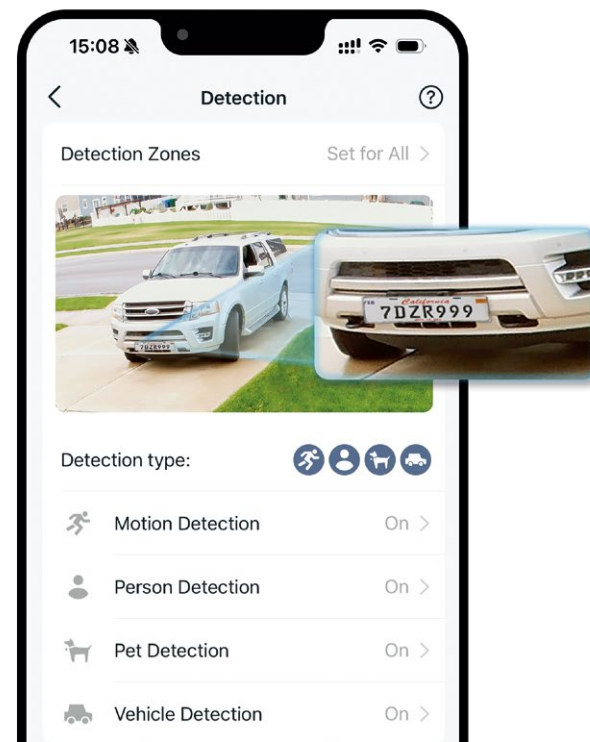

### Premium Features. Total Control. All in One App.

Secure and control your home anywhere, anytime with the Tapo app. View live footage, speak to visitors, share clips, and easily tailor advanced settings.

#### Free Person/Pet/Vehicle Detection

Identifies people, pets, and vehicles while only sending you alerts when truly needed.

#### Customizable Activity Zones

Set up customized detection zones to be alerted only in areas where you wish to monitor and block out zones you want hidden.

#### Anti-Theft Alert & Privacy Lock

Get notified instantly if your camera is tampered with. Secure your microSD card with a password via the Tapo app for enhanced privacy protection.