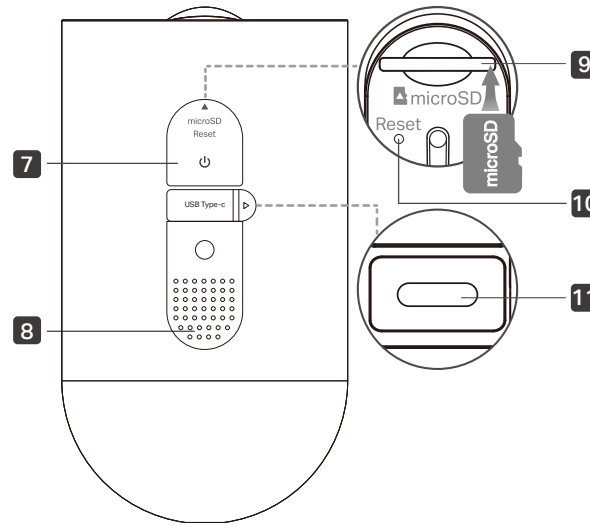

Side

- **7** **Power Button**

  Press and hold for about 3 seconds to turn on/off the camera.
- **8** **Speaker**
- **9** **microSD Card Slot**

  Open the cover. Insert a microSD card* and initialize it on the Tapo app for local recording.
  *microSD card not included.
- **10** **Reset Button**

  Press and hold for **5s**: Reset Wi-Fi while keep other settings.
  Press and hold for **10s**: Reset to factory settings.
- **11** **USB Type-C Charging Port**

  Open the cover for USB charging.

*microSD card purchased separately. Actual storage capacity depends on the size of the microSD card used.

†Subscribe for cloud storage at <https://www.tapo.com/tapocare/>

‡IP66 weatherproof only applies for Tapo C460 camera.

*45 minutes of sunlight is based on standard environmental conditions (1000W/m², 25°C, AM1.5) and specified usage scenarios (up to 100 events triggered per day). Actual required sunlight time may vary.

**200-day battery life is based on Tapo laboratory tests with 240s of use per day. Increased usage of 400s per day reduces battery life to 180 days. The time of use includes recording and watching live views. Actual battery life may vary due to device settings, usage, router specifications, and environmental factors.

***Actual charging power may vary based on installation location, weather conditions, temperature, and other environmental factors.

****The suitable temperature for the solar panel is -20°C~45°C. The battery charging temperature range should be maintained between 0°C~45°C.

Specifications are subject to change without notice. All brands and product names are trademarks or registered trademarks of their respective holders.

©2025 TP-Link