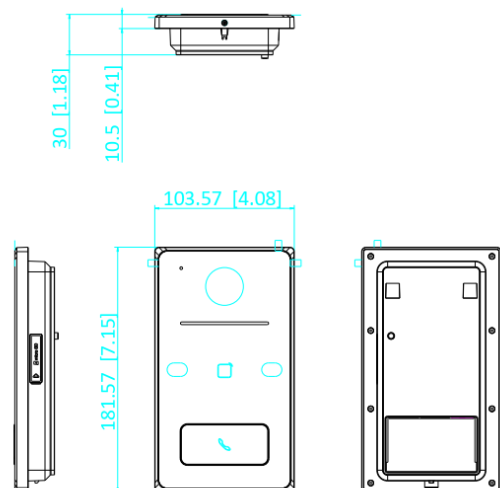

Alarm output	1
Lock control	1 relay, Max. 30 VDC 2 A
Door contact input	1
Audio output	1 external loudspeaker(Reserved)
General	
Button	1 physical button
Installation	Surface mounting, Flush mounting
Indicator	2
Weight	Net weight: 0.190 kg Gross weight: 0.414 kg
Protective level	IP65
Working temperature	-40 °C to 53 °C (-40 °F to 127.4 °F)
Working humidity	10% to 95% (no-condensing)
Dimension (W × H × D)	181.6 mm × 103.6 mm × 29.5 mm (7.1" × 4.0" × 1.1")
Battery	/
Application environment	Outdoor
Power consumption	< 10 W
Power supply	12 VDC, 1.5 A,IEEE802.3af, Standard PoE
Language	English, Arabic, European French, Russian, European Spanish, Latin American Spanish, Italian, German, Polish, Turkish, Portuguese, Brazilian Portuguese, Uzbek, Kazakh, Czech, Hungarian, Dutch, Romanian, Bulgarian, Ukrainian, Croatian, Serbian, Greek, Lithuanian, Estonian, Latvian, Norwegian, Danish, Slovenian, Slovak, Hebrew, Swedish, Finnish, Mongolian, Vietnamese, Traditional Chinese (Taiwan), Latin American Spanish

▪ Available Model

DS-KV6133-ME1

▪ Dimension

Unit:mm [inch]

SCALE 1:1